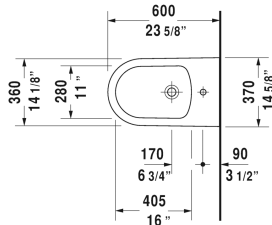

ME by Starck Bidet floorstanding # 228910..00 / 228910..00

| < 14 5/8" Inch > |

Bidet floorstanding	Dimension	Weight	Order number
back-to-wall, with overflow, with faucet deck, hardware included			
Colors			
00 White 32 White Satin Matte			
Variant			
	14 5/8" x 23 5/8" Inch	59.2 lb	228910..00
	14 5/8" x 23 5/8" Inch	59.2 lb	228910..00
Sanitary ceramics with the special WonderGliss surface finish will remain clean and attractive-looking for a long time to come. When ordering WonderGliss please add a "1" as eleventh digit to the model number.			
Siphon for bidet with extended outlet pipe	1 1/4" x 19 3/4" Inch	1.3 lb	005027

All drawings contain the necessary measurements which are subject to standard tolerances. They are stated in inch & mm and are non-binding. Exact measurements, in particular for customized installation scenarios, can only be taken from the finished ceramic piece.