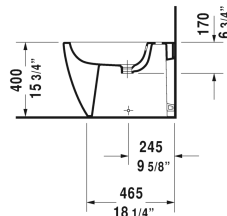

ME by Starck Bidet floorstanding # 228910..00 / 228910..00

| < 14 5/8" Inch > |

Bidet floorstanding	Dimension	Weight	Order number
back-to-wall, with overflow, with faucet deck, hardware included			
Colors			
00 White 32 White Satin Matte			
Variant			
	14 5/8" x 23 5/8" Inch	59.2 lb	228910..00
	14 5/8" x 23 5/8" Inch	59.2 lb	228910..00
Sanitary ceramics with the special WonderGliss surface finish will remain clean and attractive-looking for a long time to come. When ordering WonderGliss please add a "1" as eleventh digit to the model number.			
Siphon for bidet with extended outlet pipe	1 1/4" x 19 3/4" Inch	1.3 lb	005027

All drawings contain the necessary measurements which are subject to standard tolerances. They are stated in inch & mm and are non-binding. Exact measurements, in particular for customized installation scenarios, can only be taken from the finished ceramic piece.