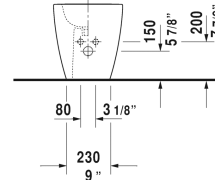

ME by Starck Bidet floorstanding # 228910..00 / 228910..00

| < 14 5/8" Inch > |

Bidet floorstanding	Dimension	Weight	Order number
back-to-wall, with overflow, with faucet deck, hardware included			
Colors			
00 White 32 White Satin Matte			
Variant			
	14 5/8" x 23 5/8" Inch	59.2 lb	228910..00
	14 5/8" x 23 5/8" Inch	59.2 lb	228910..00
Sanitary ceramics with the special WonderGliss surface finish will remain clean and attractive-looking for a long time to come. When ordering WonderGliss please add a "1" as eleventh digit to the model number.			
Siphon for bidet with extended outlet pipe	1 1/4" x 19 3/4" Inch	1.3 lb	005027

All drawings contain the necessary measurements which are subject to standard tolerances. They are stated in inch & mm and are non-binding. Exact measurements, in particular for customized installation scenarios, can only be taken from the finished ceramic piece.