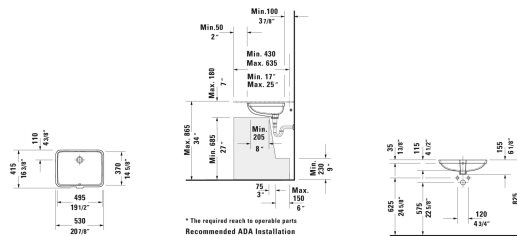

ME by Starck Vanity basin ☒ # 0359490017

< 19 1/4" Inch >

Vanity basin	Dimension	Weight	Order number
undermount basin, with overflow, without faucet deck, hardware included, cUPC® listed*, 19 1/4" Inch			
Colors			
00 White			
Variant			
☒	19 1/4" x 14 3/4" Inch	16.9 lb	0359490017
Infobox			
* Complies with following standards: ASME A112.19.2/CSA B45.1, Measurements of undercounter models represent interior measurements			

All drawings contain the necessary measurements which are subject to standard tolerances. They are stated in inch & mm and are non-binding. Exact measurements, in particular for customized installation scenarios, can only be taken from the finished ceramic piece.