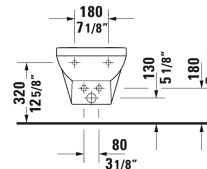

Duravit No.1 Bidet wall-mounted # 22791500002

| < 14 5/8" Inch > |

Bidet wall-mounted	Dimension	Weight	Order number
with overflow, with faucet deck			
Colors			
00 White			
Variant			
	14 5/8" x 21 1/4" Inch	44.1 lb	22791500002
Infobox			
In-wall carrier required for installation			
Siphon for bidet with extended outlet pipe	1 1/4" x 19 3/4" Inch	1.3 lb	005027
Hardware for wall-mounted bidet and wall-mounted toilet	Ø 1/2" x 7 1/8" Inch	0.4 lb	006500

All drawings contain the necessary measurements which are subject to standard tolerances. They are stated in inch & mm and are non-binding. Exact measurements, in particular for customized installation scenarios, can only be taken from the finished ceramic piece.