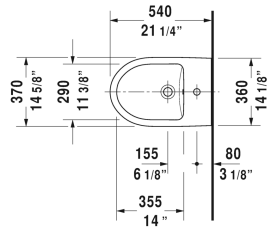

Duravit No.1 Bidet wall-mounted # 22791500002

| < 14 5/8" Inch > |

Bidet wall-mounted	Dimension	Weight	Order number
with overflow, with faucet deck			
Colors			
00 White			
Variant			
	14 5/8" x 21 1/4" Inch	44.1 lb	22791500002
Infobox			
In-wall carrier required for installation			
Siphon for bidet with extended outlet pipe	1 1/4" x 19 3/4" Inch	1.3 lb	005027
Hardware for wall-mounted bidet and wall-mounted toilet	Ø 1/2" x 7 1/8" Inch	0.4 lb	006500

All drawings contain the necessary measurements which are subject to standard tolerances. They are stated in inch & mm and are non-binding. Exact measurements, in particular for customized installation scenarios, can only be taken from the finished ceramic piece.