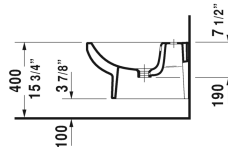

Duravit No.1 Bidet wall-mounted # 22791500002

| < 14 5/8" Inch > |

Bidet wall-mounted	Dimension	Weight	Order number
with overflow, with faucet deck			
Colors			
00 White			
Variant			
	14 5/8" x 21 1/4" Inch	44.1 lb	22791500002
Infobox			
In-wall carrier required for installation			
Siphon for bidet with extended outlet pipe	1 1/4" x 19 3/4" Inch	1.3 lb	005027
Hardware for wall-mounted bidet and wall-mounted toilet	Ø 1/2" x 7 1/8" Inch	0.4 lb	006500

All drawings contain the necessary measurements which are subject to standard tolerances. They are stated in inch & mm and are non-binding. Exact measurements, in particular for customized installation scenarios, can only be taken from the finished ceramic piece.