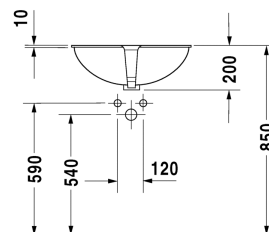

Vanity basins Vanity basin Santosa # 0466510000

|< 510 mm >|

Vanity basin Santosa	Dimension	Weight	Order number
undercounter basin, with overflow, without tap platform, fixings for installation in wooden consoles included, 510 mm			
Colors			
00 White Alpin			
Variant			
☒	510 x 375 mm	8.000 kilogram	0466510000
Infobox			
Measurements of undercounter models represent interior measurements			
Sanitary ceramics with the special WonderGliss surface finish will remain clean and attractive-looking for a long time to come. When ordering WonderGliss please add a "1" as eleventh digit to the model number.			
Accessory for ceramics			
Fixing for stone countertops		0.020 kilogram	005037

All drawings contain the necessary measurements which are subject to standard tolerances. They are stated in mm and are non-binding. Exact measurements, in particular for customised installation scenarios, can only be taken from the finished piece.