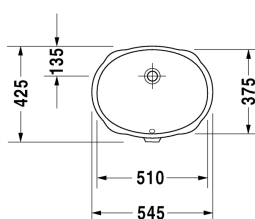

Vanity basins Vanity basin Santosa # 0466510000

|< 510 mm >|

Vanity basin Santosa	Dimension	Weight	Order number
undercounter basin, with overflow, without tap platform, fixings for installation in wooden consoles included, 510 mm			
Colors			
00 White Alpin			
Variant			
☒	510 x 375 mm	8.000 kilogram	0466510000
Infobox			
Measurements of undercounter models represent interior measurements			
Sanitary ceramics with the special WonderGliss surface finish will remain clean and attractive-looking for a long time to come. When ordering WonderGliss please add a "1" as eleventh digit to the model number.			
Accessory for ceramics			
Fixing for stone countertops		0.020 kilogram	005037

All drawings contain the necessary measurements which are subject to standard tolerances. They are stated in mm and are non-binding. Exact measurements, in particular for customised installation scenarios, can only be taken from the finished piece.