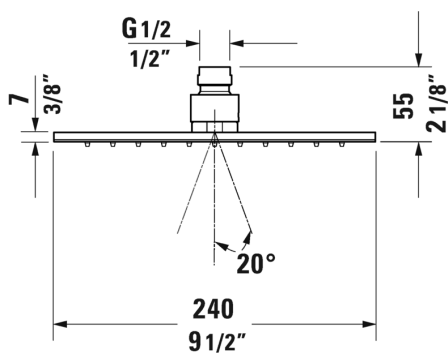

Faucet Accessories Showerhead # UV0660027

Showerhead	Dimension	Weight	Order number
showerhead angle adjustable, 1 spray mode, material: stainless steel, connection thread 1/2", installation: ceiling or wall, 9 1/2" x 9 1/2"			
Colors			
Variant			
Infobox			
For suitable showerhead / shower arm combinations, please refer to matrix in product information section			

All drawings contain the necessary measurements which are subject to standard tolerances. They are stated in inch & mm and are non-binding. Exact measurements, in particular for customized installation scenarios, can only be taken from the finished ceramic piece.

Faucet Accessories Showerhead # UV0660028

Showerhead	Dimension	Weight	Order number
showerhead angle adjustable, 1 spray mode, material: stainless steel, connection thread 1/2", installation: ceiling or wall, 11 3/4" x 11 3/4"			
Colors			
Variant			
Infobox			
For suitable showerhead / shower arm combinations, please refer to matrix in product information section			