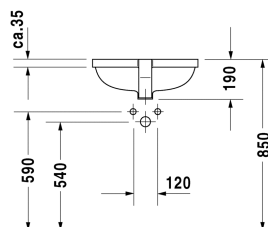

**Starck 3 Vanity basin # 0302490000**

| &lt; 490 mm &gt; |

Vanity basin	Dimension	Weight	Order number
undercounter basin, with overflow, with tap platform, fixings for installation in wooden consoles included, 490 mm			
<b>Colors</b>			
00 White Alpin			
<b>Variant</b>			
●	490 x 365 mm	8.200 kilogram	0302490000
<b>Infobox</b>			
Measurements of undercounter models represent interior measurements			
Sanitary ceramics with the special WonderGliss surface finish will remain clean and attractive-looking for a long time to come. When ordering WonderGliss please add a "1" as eleventh digit to the model number.			
<b>Accessory</b>			
Fixing for stone countertops, (with the exception of # 046651)		0.200 kilogram	005028
<b>Recommended faucets</b>			
Single lever basin mixer M ceramic cartridge, projection 107 mm, flexible connection hoses 3/8", normal spray, chrome, maximum temperature can be adjusted on installation, recommended operating pressure 3 - 5 bar, with pop-up waste set,			A11020001
Single lever basin mixer M ceramic cartridge, projection 107 mm, flexible connection hoses 3/8", normal spray, chrome, maximum temperature can be adjusted on installation, recommended operating pressure 3 - 5 bar, without pop-up waste set,			A11020002

All drawings contain the necessary measurements which are subject to standard tolerances. They are stated in mm and are non-binding. Exact measurements, in particular for customised installation scenarios, can only be taken from the finished piece.