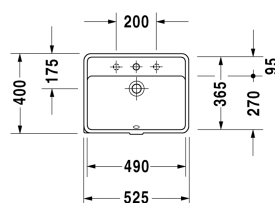

**Starck 3 Vanity basin # 0302490000**

| &lt; 490 mm &gt; |

Vanity basin	Dimension	Weight	Order number
undercounter basin, with overflow, with tap platform, fixings for installation in wooden consoles included, 490 mm			
<b>Colors</b>			
00 White Alpin			
<b>Variant</b>			
●	490 x 365 mm	8.200 kilogram	0302490000
<b>Infobox</b>			
Measurements of undercounter models represent interior measurements			
Sanitary ceramics with the special WonderGliss surface finish will remain clean and attractive-looking for a long time to come. When ordering WonderGliss please add a "1" as eleventh digit to the model number.			
<b>Accessory</b>			
Fixing for stone countertops, (with the exception of # 046651)		0.200 kilogram	005028
<b>Recommended faucets</b>			
Single lever basin mixer M ceramic cartridge, projection 107 mm, flexible connection hoses 3/8", normal spray, chrome, maximum temperature can be adjusted on installation, recommended operating pressure 3 - 5 bar, with pop-up waste set,			A11020001
Single lever basin mixer M ceramic cartridge, projection 107 mm, flexible connection hoses 3/8", normal spray, chrome, maximum temperature can be adjusted on installation, recommended operating pressure 3 - 5 bar, without pop-up waste set,			A11020002

All drawings contain the necessary measurements which are subject to standard tolerances. They are stated in mm and are non-binding. Exact measurements, in particular for customised installation scenarios, can only be taken from the finished piece.