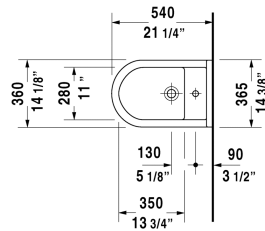

Starck 3 Bidet wall-mounted # 2280150000

| < 14 1/8" Inch > |

Bidet wall-mounted	Dimension	Weight	Order number
with overflow, with faucet deck, cUPC® listed*, Durafix included			
Colors			
00 White			
Variant			
	14 1/8" x 21 1/4" Inch	45.9 lb	2280150000
Infobox			
Durafix for concealed installation is included, * Complies with following standards: ASME A112.19.2/CSA B45.1, In-wall carrier required for installation, Not available with WonderGliss			
Siphon for bidet with extended outlet pipe	1 1/4" x 19 3/4" Inch	1.3 lb	005027
Hardware for wall-mounted bidet and wall-mounted toilet	Ø 1/2" x 7 1/8" Inch	0.4 lb	006500

All drawings contain the necessary measurements which are subject to standard tolerances. They are stated in inch & mm and are non-binding. Exact measurements, in particular for customized installation scenarios, can only be taken from the finished ceramic piece.