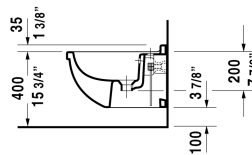

Starck 3 Bidet wall-mounted # 2280150000

| < 14 1/8" Inch > |

Bidet wall-mounted	Dimension	Weight	Order number
with overflow, with faucet deck, cUPC® listed*, Durafix included			
Colors			
00 White			
Variant			
	14 1/8" x 21 1/4" Inch	45.9 lb	2280150000
Infobox			
Durafix for concealed installation is included, * Complies with following standards: ASME A112.19.2/CSA B45.1, In-wall carrier required for installation, Not available with WonderGliss			
Siphon for bidet with extended outlet pipe	1 1/4" x 19 3/4" Inch	1.3 lb	005027
Hardware for wall-mounted bidet and wall-mounted toilet	Ø 1/2" x 7 1/8" Inch	0.4 lb	006500

All drawings contain the necessary measurements which are subject to standard tolerances. They are stated in inch & mm and are non-binding. Exact measurements, in particular for customized installation scenarios, can only be taken from the finished ceramic piece.