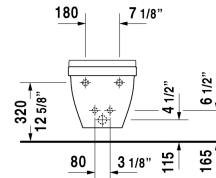

Starck 3 Bidet wall-mounted # 2280150000

| < 14 1/8" Inch > |

Bidet wall-mounted	Dimension	Weight	Order number
with overflow, with faucet deck, cUPC® listed*, Durafix included			
Colors			
00 White			
Variant			
	14 1/8" x 21 1/4" Inch	45.9 lb	2280150000
Infobox			
Durafix for concealed installation is included, * Complies with following standards: ASME A112.19.2/CSA B45.1, In-wall carrier required for installation, Not available with WonderGliss			
Siphon for bidet with extended outlet pipe	1 1/4" x 19 3/4" Inch	1.3 lb	005027
Hardware for wall-mounted bidet and wall-mounted toilet	Ø 1/2" x 7 1/8" Inch	0.4 lb	006500

All drawings contain the necessary measurements which are subject to standard tolerances. They are stated in inch & mm and are non-binding. Exact measurements, in particular for customized installation scenarios, can only be taken from the finished ceramic piece.