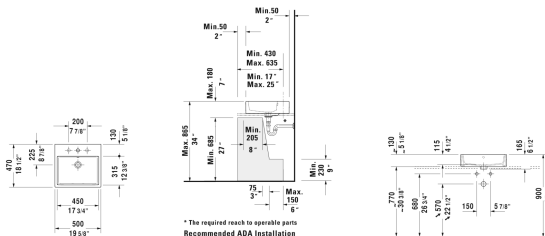

Vero Air Above-counter basin & # 2352500000 / 2352500030 / 2352500060

< 19 5/8" Inch >

Above-counter basin	Dimension	Weight	Order number
ground, with faucet deck, back side glazed, hardware included, 19 5/8" Inch			
Colors			
00 White			
Variant			
● with overflow	19 5/8" x 18 1/2" Inch	34 lb	2352500000
●●● with overflow	19 5/8" x 18 1/2" Inch	34 lb	2352500030
☒ with overflow	19 5/8" x 18 1/2" Inch	34 lb	2352500060
Infobox			
Installation with a distance to the wall is required			
Sanitary ceramics with the special WonderGliss surface finish will remain clean and attractive-looking for a long time to come. When ordering WonderGliss please add a "1" as eleventh digit to the model number.			
Accessory for ceramics			
Push button drain assembly for washbasins with overflow	2" Inch	0.8 lb	005052
Design Siphon		3.3 lb	005036
Suitable products			
Vanity unit for console 2 drawers, upper drawer including cut-out for siphon and siphon cover, 24 3/8" x 21 5/8" Inch	24 3/8" x 21 5/8" Inch		LC5815
Vanity unit for console 2 drawers, upper drawer including cut-out for siphon and siphon cover, 28 3/8" x 21 5/8" Inch	28 3/8" x 21 5/8" Inch		LC5816
Vanity unit for console 2 drawers, upper drawer including cut-out for siphon and siphon cover, 32 1/4" x 21 5/8" Inch	32 1/4" x 21 5/8" Inch		LC5817
Vanity unit for console 2 drawers, upper drawer including cut-out for siphon and siphon cover, 36 1/4" x 21 5/8" Inch	36 1/4" x 21 5/8" Inch		LC5818

All drawings contain the necessary measurements which are subject to standard tolerances. They are stated in inch & mm and are non-binding. Exact measurements, in particular for customized installation scenarios, can only be taken from the finished ceramic piece.