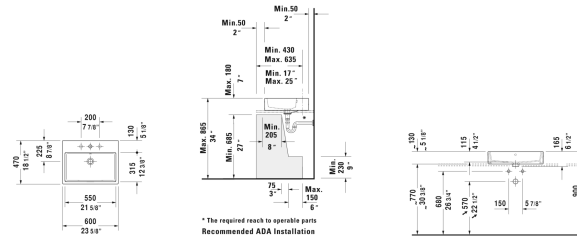

Vero Air Above-counter basin # 2352600000 / 2352600030 / 2352600060

< 23 5/8" Inch >

Above-counter basin	Dimension	Weight	Order number
ground, with faucet deck, back side glazed, hardware included, 23 5/8" Inch			
Colors			
00 White			
Variant			
● with overflow	23 5/8" x 18 1/2" Inch	37.5 lb	2352600000
●●● with overflow	23 5/8" x 18 1/2" Inch	37.5 lb	2352600030
☒ with overflow	23 5/8" x 18 1/2" Inch	37.5 lb	2352600060
Infobox			
Installation with a distance to the wall is required			
Sanitary ceramics with the special WonderGliss surface finish will remain clean and attractive-looking for a long time to come. When ordering WonderGliss please add a "1" as eleventh digit to the model number.			
Accessory for ceramics			
Push button drain assembly for washbasins with overflow	2" Inch	0.8 lb	005052
Design Siphon		3.3 lb	005036
Suitable products			
Vanity unit for console 2 drawers, upper drawer including cut-out for siphon and siphon cover, 24 3/8" x 21 5/8" Inch	24 3/8" x 21 5/8" Inch		LC5815
Vanity unit for console 2 drawers, upper drawer including cut-out for siphon and siphon cover, 28 3/8" x 21 5/8" Inch	28 3/8" x 21 5/8" Inch		LC5816
Vanity unit for console 2 drawers, upper drawer including cut-out for siphon and siphon cover, 32 1/4" x 21 5/8" Inch	32 1/4" x 21 5/8" Inch		LC5817
Vanity unit for console 2 drawers, upper drawer including cut-out for siphon and siphon cover, 36 1/4" x 21 5/8" Inch	36 1/4" x 21 5/8" Inch		LC5818