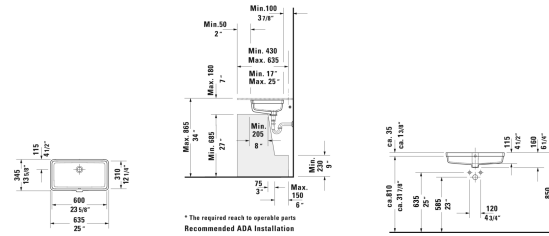

Vero Air Vanity basin ☒ # 0384600000

| < 23 5/8" X 12 3/8" Inch > |

Vanity basin	Dimension	Weight	Order number
undermount basin, with overflow, without faucet deck, hardware included, 23 5/8" X 12 3/8" Inch			
Colors			
00 White			
Variant			
☒	23 5/8" X 12 3/8" Inch	22.7 lb	0384600000
Infobox			
Measurements of undercounter models represent interior measurements			
Sanitary ceramics with the special WonderGliss surface finish will remain clean and attractive-looking for a long time to come. When ordering WonderGliss please add a "1" as eleventh digit to the model number.			
Push button drain assembly for washbasins with overflow	2" Inch	0.8 lb	005052
Design Siphon		3.3 lb	005036
Hardware for stone countertops, (with the exception of # 046651)		0.4 lb	005028

All drawings contain the necessary measurements which are subject to standard tolerances. They are stated in inch & mm and are non-binding. Exact measurements, in particular for customized installation scenarios, can only be taken from the finished ceramic piece.