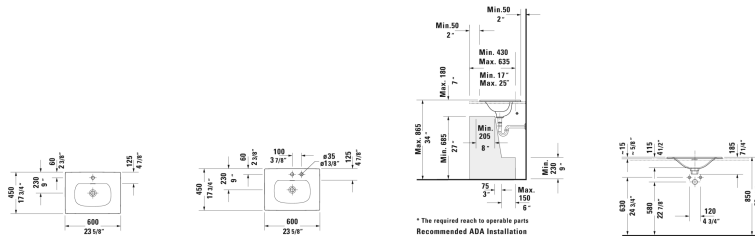

Viu Vanity basin ⚡ # 0385600000 / 0385600058 / 0385600030 / 0385600060

< 23 5/8" Inch >

Vanity basin	Dimension	Weight	Order number
drop-in basin, with overflow, with faucet deck, ceramic covered push-open waste included, 23 5/8" Inch			
Colors			
00 White			
Variant			
●	23 5/8" x 17 3/4" Inch	20.1 lb	0385600000
●●	23 5/8" x 17 3/4" Inch	20.1 lb	0385600058
●●●	23 5/8" x 17 3/4" Inch	20.1 lb	0385600030
☒	23 5/8" x 17 3/4" Inch	20.1 lb	0385600060
Sanitary ceramics with the special WonderGliss surface finish will remain clean and attractive-looking for a long time to come. When ordering WonderGliss please add a "1" as eleventh digit to the model number.			
Suitable products			
Console for above-counter basin and vanity basin 1 console with one cut-out, price per section of 3 7/8", basic price until 31 1/2", 1 3/4" thickness, 21 5/8" Inch	21 5/8" Inch		LC102C
Console for above-counter basin and vanity basin 1 console with two cut-outs, price per section of 3 7/8", basic price until 31 1/2", 1 3/4" thickness, 21 5/8" Inch	21 5/8" Inch		LC103C
Console for above-counter basin and vanity basin 1 console with one cut-out, price per section of 3 7/8", basic price until 31 1/2", 1 1/8" thickness, 21 5/8" Inch	21 5/8" Inch		LC106C
Console for above-counter basin and vanity basin 1 console with two cut-outs, price per section of 3 7/8", basic price until 31 1/2", 1 1/8" thickness, 21 5/8" Inch	21 5/8" Inch		LC107C
Console for above-counter basin and vanity basin Compact 1 console with one cut-out, price per section of 3 7/8", basic price until 31 1/2", 1 3/4" thickness, 18 7/8" Inch	18 7/8" Inch		LC100C
Console for above-counter basin and vanity basin Compact 1 console with two cut-outs, price per section of 3 7/8", basic price until 31 1/2", 1 3/4" thickness, 18 7/8" Inch	18 7/8" Inch		LC101C