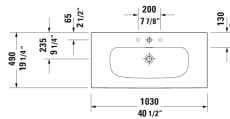

Viu Furniture washbasin & # 2344100000 / 2344100058 / 2344100030 / 2344100060

< 40 1/2" Inch >

Furniture washbasin	Dimension	Weight	Order number
with overflow, with faucet deck, ceramic covered push-open waste included, underside fully glazed, hardware included, wall-mounted, cUPC® listed*, 40 1/2" Inch			
Colors			
00 White			
Variant			
●	40 1/2" x 19 1/4" Inch	60.2 lb	2344100000
● ●	40 1/2" x 19 1/4" Inch	60.2 lb	2344100058
● ● ●	40 1/2" x 19 1/4" Inch	60.2 lb	2344100030
☒	40 1/2" x 19 1/4" Inch	60.2 lb	2344100060
Infobox			
* Complies with following standards: ASME A112.19.2/CSA B45.1			
Sanitary ceramics with the special WonderGliss surface finish will remain clean and attractive-looking for a long time to come. When ordering WonderGliss please add a "1" as eleventh digit to the model number.			
Space-saving siphon	1 1/4" Inch	0.9 lb	005076
Suitable products			
Vanity unit wall-mounted 1 pull-out compartment, for Viu # 234410, 40 1/8" x 18 7/8" Inch	40 1/8" x 18 7/8" Inch		LC6138