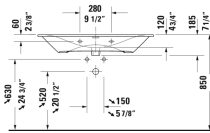

Viu Furniture washbasin & # 2344100000 / 2344100058 / 2344100030 / 2344100060

< 40 1/2" Inch >

Furniture washbasin	Dimension	Weight	Order number
with overflow, with faucet deck, ceramic covered push-open waste included, underside fully glazed, hardware included, wall-mounted, cUPC® listed*, 40 1/2" Inch			
Colors			
00 White			
Variant			
●	40 1/2" x 19 1/4" Inch	60.2 lb	2344100000
● ●	40 1/2" x 19 1/4" Inch	60.2 lb	2344100058
● ● ●	40 1/2" x 19 1/4" Inch	60.2 lb	2344100030
☒	40 1/2" x 19 1/4" Inch	60.2 lb	2344100060
Infobox			
* Complies with following standards: ASME A112.19.2/CSA B45.1			
Sanitary ceramics with the special WonderGliss surface finish will remain clean and attractive-looking for a long time to come. When ordering WonderGliss please add a "1" as eleventh digit to the model number.			
Space-saving siphon	1 1/4" Inch	0.9 lb	005076
Suitable products			
Vanity unit wall-mounted 1 pull-out compartment, for Viu # 234410, 40 1/8" x 18 7/8" Inch	40 1/8" x 18 7/8" Inch		LC6138