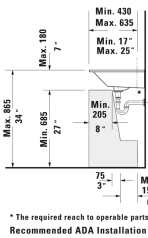

Viu Furniture washbasin & # 2344100000 / 2344100058 / 2344100030 / 2344100060

< 40 1/2" Inch >

Furniture washbasin	Dimension	Weight	Order number
with overflow, with faucet deck, ceramic covered push-open waste included, underside fully glazed, hardware included, wall-mounted, cUPC® listed*, 40 1/2" Inch			
Colors			
00 White			
Variant			
●	40 1/2" x 19 1/4" Inch	60.2 lb	2344100000
● ●	40 1/2" x 19 1/4" Inch	60.2 lb	2344100058
● ● ●	40 1/2" x 19 1/4" Inch	60.2 lb	2344100030
☒	40 1/2" x 19 1/4" Inch	60.2 lb	2344100060
Infobox			
* Complies with following standards: ASME A112.19.2/CSA B45.1			
Sanitary ceramics with the special WonderGliss surface finish will remain clean and attractive-looking for a long time to come. When ordering WonderGliss please add a "1" as eleventh digit to the model number.			
Space-saving siphon	1 1/4" Inch	0.9 lb	005076
Suitable products			
Vanity unit wall-mounted 1 pull-out compartment, for Viu # 234410, 40 1/8" x 18 7/8" Inch	40 1/8" x 18 7/8" Inch		LC6138