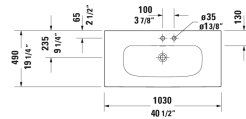

Viu Furniture washbasin & # 2344100000 / 2344100058 / 2344100030 / 2344100060

< 40 1/2" Inch >

Furniture washbasin	Dimension	Weight	Order number
with overflow, with faucet deck, ceramic covered push-open waste included, underside fully glazed, hardware included, wall-mounted, cUPC® listed*, 40 1/2" Inch			
Colors			
00 White			
Variant			
●	40 1/2" x 19 1/4" Inch	60.2 lb	2344100000
● ●	40 1/2" x 19 1/4" Inch	60.2 lb	2344100058
● ● ●	40 1/2" x 19 1/4" Inch	60.2 lb	2344100030
☒	40 1/2" x 19 1/4" Inch	60.2 lb	2344100060
Infobox			
* Complies with following standards: ASME A112.19.2/CSA B45.1			
Sanitary ceramics with the special WonderGliss surface finish will remain clean and attractive-looking for a long time to come. When ordering WonderGliss please add a "1" as eleventh digit to the model number.			
Space-saving siphon	1 1/4" Inch	0.9 lb	005076
Suitable products			
Vanity unit wall-mounted 1 pull-out compartment, for Viu # 234410, 40 1/8" x 18 7/8" Inch	40 1/8" x 18 7/8" Inch		LC6138