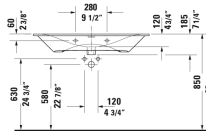

Viu Furniture washbasin & # 2344100000 / 2344100058 / 2344100030 / 2344100060

< 40 1/2" Inch >

Furniture washbasin	Dimension	Weight	Order number
with overflow, with faucet deck, ceramic covered push-open waste included, underside fully glazed, hardware included, wall-mounted, cUPC® listed*, 40 1/2" Inch			
Colors			
00 White			
Variant			
●	40 1/2" x 19 1/4" Inch	60.2 lb	2344100000
● ●	40 1/2" x 19 1/4" Inch	60.2 lb	2344100058
● ● ●	40 1/2" x 19 1/4" Inch	60.2 lb	2344100030
☒	40 1/2" x 19 1/4" Inch	60.2 lb	2344100060
Infobox			
* Complies with following standards: ASME A112.19.2/CSA B45.1			
Sanitary ceramics with the special WonderGliss surface finish will remain clean and attractive-looking for a long time to come. When ordering WonderGliss please add a "1" as eleventh digit to the model number.			
Space-saving siphon	1 1/4" Inch	0.9 lb	005076
Suitable products			
Vanity unit wall-mounted 1 pull-out compartment, for Viu # 234410, 40 1/8" x 18 7/8" Inch	40 1/8" x 18 7/8" Inch		LC6138