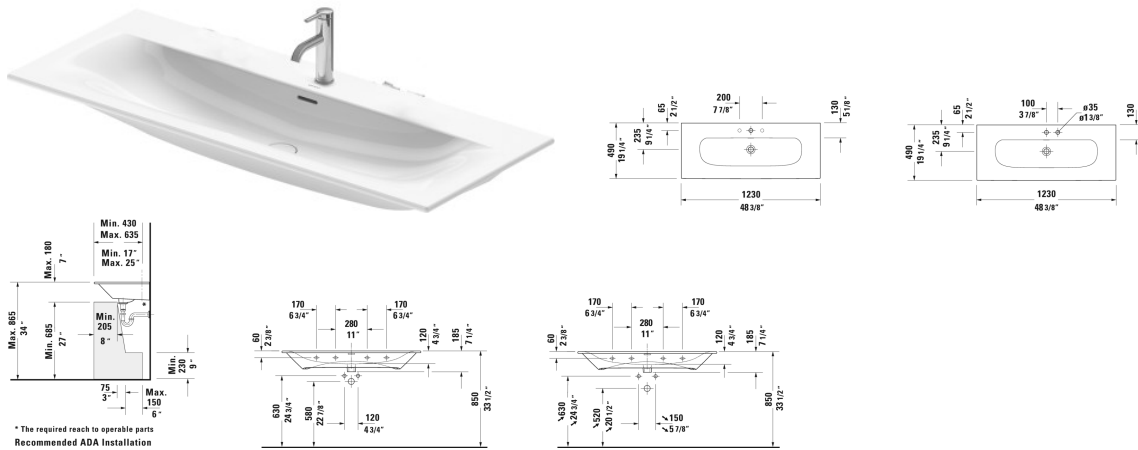

Viu Furniture washbasin & # 2344120000 / 2344120058 / 2344120030 / 2344120060

< 48 3/8" Inch >

Furniture washbasin	Dimension	Weight	Order number
with overflow, with faucet deck, ceramic covered push-open waste included, underside fully glazed, hardware included, wall-mounted, 48 3/8" Inch			
Colors			
00 White			
Variant			
●	48 3/8" x 19 1/4" Inch	78.9 lb	2344120000
● ●	48 3/8" x 19 1/4" Inch	78.9 lb	2344120058
● ● ●	48 3/8" x 19 1/4" Inch	78.9 lb	2344120030
☒	48 3/8" x 19 1/4" Inch	78.9 lb	2344120060
Infobox			
When installing ceramics larger than 47 1/4", 2 sets of basin hardware # 6951000000 are required			
Sanitary ceramics with the special WonderGliss surface finish will remain clean and attractive-looking for a long time to come. When ordering WonderGliss please add a "1" as eleventh digit to the model number.			
Space-saving siphon	1 1/4" Inch	0.9 lb	005076
Suitable products			
Vanity unit wall-mounted 1 pull-out compartment, for Viu # 234412, 48" x 18 7/8" Inch	48" x 18 7/8" Inch		LC6139