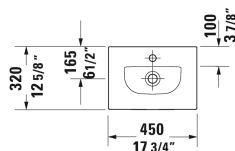

Viu Furniture handrinse basin # 0733450041 / 0733450070

< 17 3/4" Inch >

Furniture handrinse basin	Dimension	Weight	Order number
without overflow, with faucet deck, ceramic covered slotted waste included, underside fully glazed, hardware included, wall-mounted, 17 3/4" Inch			
<b>Colors</b>			
00 White			
<b>Variant</b>			
●	17 3/4" x 12 5/8" Inch	17 lb	0733450041
⊗	17 3/4" x 12 5/8" Inch	17 lb	0733450070
Sanitary ceramics with the special WonderGliss surface finish will remain clean and attractive-looking for a long time to come. When ordering WonderGliss please add a "1" as eleventh digit to the model number.			
Space-saving siphon	1 1/4" Inch	0.9 lb	005076
<b>Suitable products</b>			
Vanity unit wall-mounted 1 door, for Viu # 073345, 17 3/8" x 12 1/4" Inch	17 3/8" x 12 1/4" Inch		LC6133 L/R
Vanity unit floorstanding 1 door, 1 glass shelf, for Viu # 073345, 15 3/4" x 12 1/4" Inch	15 3/4" x 12 1/4" Inch		LC6580 L/R
Vanity unit wall-mounted 1 door, for Viu # 073345, 17 3/8" x 12 1/4" Inch	17 3/8" x 12 1/4" Inch		BR4208 L/R
Vanity unit floorstanding 1 door, 1 glass shelf, for Viu # 073345, 17 3/8" x 12 1/4" Inch	17 3/8" x 12 1/4" Inch		BR4508 L/R

*All drawings contain the necessary measurements which are subject to standard tolerances. They are stated in inch & mm and are non-binding. Exact measurements, in particular for customized installation scenarios, can only be taken from the finished ceramic piece.*