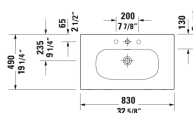

Viu Furniture washbasin & # 2344830000 / 2344830058 /
2344830030 / 2344830060

< 32 5/8" Inch >

Furniture washbasin	Dimension	Weight	Order number
with overflow, with faucet deck, ceramic covered push-open waste included, underside fully glazed, hardware included, wall-mounted, 32 5/8" Inch			
Colors			
00 White			
Variant			
●	32 5/8" x 19 1/4" Inch	44.3 lb	2344830000
●●	32 5/8" x 19 1/4" Inch	44.3 lb	2344830058
●●●	32 5/8" x 19 1/4" Inch	44.3 lb	2344830030
☒	32 5/8" x 19 1/4" Inch	44.3 lb	2344830060
Sanitary ceramics with the special WonderGliss surface finish will remain clean and attractive-looking for a long time to come. When ordering WonderGliss please add a "1" as eleventh digit to the model number.			
Space-saving siphon	1 1/4" Inch	0.9 lb	005076
Suitable products			
Vanity unit wall-mounted 1 pull-out compartment, for Viu # 234483, 32 1/4" x 18 7/8" Inch	32 1/4" x 18 7/8" Inch		LC6137
Vanity unit wall-mounted 2 drawers, upper drawer including cut-out for siphon and siphon cover, for Viu # 234483, 32 1/4" x 18 7/8" Inch	32 1/4" x 18 7/8" Inch		LC6307
Vanity unit floorstanding 2 pull-out compartments, upper drawer including cut-out for siphon and siphon cover, for Viu # 234483, 32 1/4" x 18 7/8" Inch	32 1/4" x 18 7/8" Inch		LC6597
Vanity unit wall-mounted 1 pull-out compartment, for Viu # 234483, 32 1/4" x 18 7/8" Inch	32 1/4" x 18 7/8" Inch		BR4212