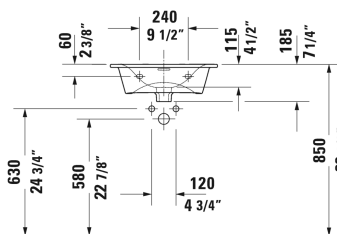

Viu Furniture handrinse basin # 0733450041 / 0733450070

< 17 3/4" Inch >

Furniture handrinse basin	Dimension	Weight	Order number
without overflow, with faucet deck, ceramic covered slotted waste included, underside fully glazed, hardware included, wall-mounted, 17 3/4" Inch			
<b>Colors</b>			
00 White			
<b>Variant</b>			
●	17 3/4" x 12 5/8" Inch	17 lb	0733450041
⊗	17 3/4" x 12 5/8" Inch	17 lb	0733450070
Sanitary ceramics with the special WonderGliss surface finish will remain clean and attractive-looking for a long time to come. When ordering WonderGliss please add a "1" as eleventh digit to the model number.			
Space-saving siphon	1 1/4" Inch	0.9 lb	005076
<b>Suitable products</b>			
Vanity unit wall-mounted 1 door, for Viu # 073345, 17 3/8" x 12 1/4" Inch	17 3/8" x 12 1/4" Inch		LC6133 L/R
Vanity unit floorstanding 1 door, 1 glass shelf, for Viu # 073345, 15 3/4" x 12 1/4" Inch	15 3/4" x 12 1/4" Inch		LC6580 L/R
Vanity unit wall-mounted 1 door, for Viu # 073345, 17 3/8" x 12 1/4" Inch	17 3/8" x 12 1/4" Inch		BR4208 L/R
Vanity unit floorstanding 1 door, 1 glass shelf, for Viu # 073345, 17 3/8" x 12 1/4" Inch	17 3/8" x 12 1/4" Inch		BR4508 L/R

*All drawings contain the necessary measurements which are subject to standard tolerances. They are stated in inch & mm and are non-binding. Exact measurements, in particular for customized installation scenarios, can only be taken from the finished ceramic piece.*