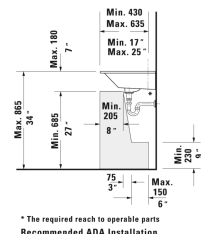

Viu Furniture washbasin & # 2344830000 / 2344830058 /
2344830030 / 2344830060

< 32 5/8" Inch >

Furniture washbasin	Dimension	Weight	Order number
with overflow, with faucet deck, ceramic covered push-open waste included, underside fully glazed, hardware included, wall-mounted, 32 5/8" Inch			
Colors			
00 White			
Variant			
●	32 5/8" x 19 1/4" Inch	44.3 lb	2344830000
●●	32 5/8" x 19 1/4" Inch	44.3 lb	2344830058
●●●	32 5/8" x 19 1/4" Inch	44.3 lb	2344830030
☒	32 5/8" x 19 1/4" Inch	44.3 lb	2344830060
Sanitary ceramics with the special WonderGliss surface finish will remain clean and attractive-looking for a long time to come. When ordering WonderGliss please add a "1" as eleventh digit to the model number.			
Space-saving siphon	1 1/4" Inch	0.9 lb	005076
Suitable products			
Vanity unit wall-mounted 1 pull-out compartment, for Viu # 234483, 32 1/4" x 18 7/8" Inch	32 1/4" x 18 7/8" Inch		LC6137
Vanity unit wall-mounted 2 drawers, upper drawer including cut-out for siphon and siphon cover, for Viu # 234483, 32 1/4" x 18 7/8" Inch	32 1/4" x 18 7/8" Inch		LC6307
Vanity unit floorstanding 2 pull-out compartments, upper drawer including cut-out for siphon and siphon cover, for Viu # 234483, 32 1/4" x 18 7/8" Inch	32 1/4" x 18 7/8" Inch		LC6597
Vanity unit wall-mounted 1 pull-out compartment, for Viu # 234483, 32 1/4" x 18 7/8" Inch	32 1/4" x 18 7/8" Inch		BR4212