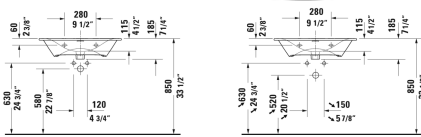

Viu Furniture washbasin & # 2344730000 / 2344730058 / 2344730030 / 2344730060

< 28 3/4" Inch >

Furniture washbasin	Dimension	Weight	Order number
with overflow, with faucet deck, ceramic covered push-open waste included, underside fully glazed, hardware included, wall-mounted, 28 3/4" Inch			
Colors			
00 White			
Variant			
●	28 3/4" x 19 1/4" Inch	42.3 lb	2344730000
● ●	28 3/4" x 19 1/4" Inch	42.3 lb	2344730058
● ● ●	28 3/4" x 19 1/4" Inch	42.3 lb	2344730030
☒	28 3/4" x 19 1/4" Inch	42.3 lb	2344730060
Sanitary ceramics with the special WonderGliss surface finish will remain clean and attractive-looking for a long time to come. When ordering WonderGliss please add a "1" as eleventh digit to the model number.			
Space-saving siphon	1 1/4" Inch	0.9 lb	005076
Suitable products			
Vanity unit wall-mounted 1 pull-out compartment, for Viu # 234473, 28 3/8" x 18 7/8" Inch	28 3/8" x 18 7/8" Inch		LC6136
Vanity unit wall-mounted 2 drawers, upper drawer including cut-out for siphon and siphon cover, for Viu # 234473, 28 3/8" x 28 3/8" x 18 7/8" Inch			LC6306
Vanity unit floorstanding 2 pull-out compartments, upper drawer including cut-out for siphon and siphon cover, for Viu # 234473, 28 3/8" x 18 7/8" Inch	28 3/8" x 18 7/8" Inch		LC6596
Vanity unit wall-mounted 1 pull-out compartment, for Viu # 234473, 28 3/8" x 18 7/8" Inch	28 3/8" x 18 7/8" Inch		BR4211