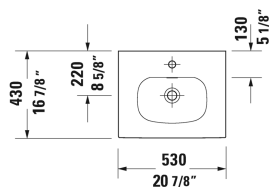

Viu Furniture handrinse basin # 0733450041 / 0733450070

< 17 3/4" Inch >

Furniture handrinse basin	Dimension	Weight	Order number
without overflow, with faucet deck, ceramic covered slotted waste included, underside fully glazed, hardware included, wall-mounted, 17 3/4" Inch			
<b>Colors</b>			
00 White			
<b>Variant</b>			
●	17 3/4" x 12 5/8" Inch	17 lb	0733450041
⊗	17 3/4" x 12 5/8" Inch	17 lb	0733450070
Sanitary ceramics with the special WonderGliss surface finish will remain clean and attractive-looking for a long time to come. When ordering WonderGliss please add a "1" as eleventh digit to the model number.			
Space-saving siphon	1 1/4" Inch	0.9 lb	005076
<b>Suitable products</b>			
Vanity unit wall-mounted 1 door, for Viu # 073345, 17 3/8" x 12 1/4" Inch	17 3/8" x 12 1/4" Inch		LC6133 L/R
Vanity unit floorstanding 1 door, 1 glass shelf, for Viu # 073345, 15 3/4" x 12 1/4" Inch	15 3/4" x 12 1/4" Inch		LC6580 L/R
Vanity unit wall-mounted 1 door, for Viu # 073345, 17 3/8" x 12 1/4" Inch	17 3/8" x 12 1/4" Inch		BR4208 L/R
Vanity unit floorstanding 1 door, 1 glass shelf, for Viu # 073345, 17 3/8" x 12 1/4" Inch	17 3/8" x 12 1/4" Inch		BR4508 L/R

*All drawings contain the necessary measurements which are subject to standard tolerances. They are stated in inch & mm and are non-binding. Exact measurements, in particular for customized installation scenarios, can only be taken from the finished ceramic piece.*