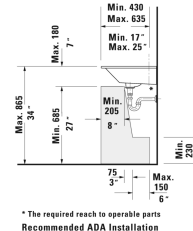

Viu Furniture washbasin & # 2344630000 / 2344630058 /
2344630030 / 2344630060

< 24 3/4" Inch >

Furniture washbasin	Dimension	Weight	Order number
with overflow, with faucet deck, ceramic covered push-open waste included, underside fully glazed, hardware included, wall-mounted, 24 3/4" Inch			
Colors			
00 White			
Variant			
●	24 3/4" x 19 1/4" Inch	35.6 lb	2344630000
● ●	24 3/4" x 19 1/4" Inch	35.6 lb	2344630058
● ● ●	24 3/4" x 19 1/4" Inch	35.6 lb	2344630030
☒	24 3/4" x 19 1/4" Inch	35.6 lb	2344630060
Sanitary ceramics with the special WonderGliss surface finish will remain clean and attractive-looking for a long time to come. When ordering WonderGliss please add a "1" as eleventh digit to the model number.			
Space-saving siphon	1 1/4" Inch	0.9 lb	005076
Suitable products			
Vanity unit wall-mounted 1 pull-out compartment, for Viu # 234463, 24 3/8" x 18 7/8" Inch	24 3/8" x 18 7/8" Inch		LC6135
Vanity unit wall-mounted 2 drawers, upper drawer including cut-out for siphon and siphon cover, for Viu # 234463, 24 3/8" x 18 7/8" Inch	24 3/8" x 18 7/8" Inch		LC6305
Vanity unit floorstanding 2 pull-out compartments, upper drawer including cut-out for siphon and siphon cover, for Viu # 234463, 24 3/8" x 18 7/8" Inch	24 3/8" x 18 7/8" Inch		LC6595
Vanity unit wall-mounted 1 pull-out compartment, for Viu # 234463, 24 3/8" x 18 7/8" Inch	24 3/8" x 18 7/8" Inch		BR4210