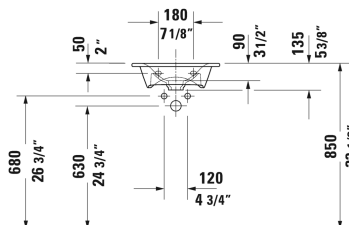

Viu Furniture handrinse basin # 0733450041 / 0733450070

< 17 3/4" Inch >

Furniture handrinse basin	Dimension	Weight	Order number
without overflow, with faucet deck, ceramic covered slotted waste included, underside fully glazed, hardware included, wall-mounted, 17 3/4" Inch			
<b>Colors</b>			
00 White			
<b>Variant</b>			
●	17 3/4" x 12 5/8" Inch	17 lb	0733450041
⊗	17 3/4" x 12 5/8" Inch	17 lb	0733450070
Sanitary ceramics with the special WonderGliss surface finish will remain clean and attractive-looking for a long time to come. When ordering WonderGliss please add a "1" as eleventh digit to the model number.			
Space-saving siphon	1 1/4" Inch	0.9 lb	005076
<b>Suitable products</b>			
Vanity unit wall-mounted 1 door, for Viu # 073345, 17 3/8" x 12 1/4" Inch	17 3/8" x 12 1/4" Inch		LC6133 L/R
Vanity unit floorstanding 1 door, 1 glass shelf, for Viu # 073345, 15 3/4" x 12 1/4" Inch	15 3/4" x 12 1/4" Inch		LC6580 L/R
Vanity unit wall-mounted 1 door, for Viu # 073345, 17 3/8" x 12 1/4" Inch	17 3/8" x 12 1/4" Inch		BR4208 L/R
Vanity unit floorstanding 1 door, 1 glass shelf, for Viu # 073345, 17 3/8" x 12 1/4" Inch	17 3/8" x 12 1/4" Inch		BR4508 L/R

*All drawings contain the necessary measurements which are subject to standard tolerances. They are stated in inch & mm and are non-binding. Exact measurements, in particular for customized installation scenarios, can only be taken from the finished ceramic piece.*