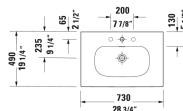

Viu Furniture washbasin & # 2344730000 / 2344730058 / 2344730030 / 2344730060

< 28 3/4" Inch >

Furniture washbasin	Dimension	Weight	Order number
with overflow, with faucet deck, ceramic covered push-open waste included, underside fully glazed, hardware included, wall-mounted, 28 3/4" Inch			
Colors			
00 White			
Variant			
●	28 3/4" x 19 1/4" Inch	42.3 lb	2344730000
● ●	28 3/4" x 19 1/4" Inch	42.3 lb	2344730058
● ● ●	28 3/4" x 19 1/4" Inch	42.3 lb	2344730030
☒	28 3/4" x 19 1/4" Inch	42.3 lb	2344730060
Sanitary ceramics with the special WonderGliss surface finish will remain clean and attractive-looking for a long time to come. When ordering WonderGliss please add a "1" as eleventh digit to the model number.			
Space-saving siphon	1 1/4" Inch	0.9 lb	005076
Suitable products			
Vanity unit wall-mounted 1 pull-out compartment, for Viu # 234473, 28 3/8" x 18 7/8" Inch	28 3/8" x 18 7/8" Inch		LC6136
Vanity unit wall-mounted 2 drawers, upper drawer including cut-out for siphon and siphon cover, for Viu # 234473, 28 3/8" x 28 3/8" x 18 7/8" Inch			LC6306
Vanity unit floorstanding 2 pull-out compartments, upper drawer including cut-out for siphon and siphon cover, for Viu # 234473, 28 3/8" x 18 7/8" Inch	28 3/8" x 18 7/8" Inch		LC6596
Vanity unit wall-mounted 1 pull-out compartment, for Viu # 234473, 28 3/8" x 18 7/8" Inch	28 3/8" x 18 7/8" Inch		BR4211