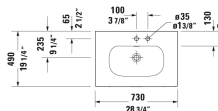

Viu Furniture washbasin & # 2344730000 / 2344730058 / 2344730030 / 2344730060

< 28 3/4" Inch >

Furniture washbasin	Dimension	Weight	Order number
with overflow, with faucet deck, ceramic covered push-open waste included, underside fully glazed, hardware included, wall-mounted, 28 3/4" Inch			
Colors			
00 White			
Variant			
●	28 3/4" x 19 1/4" Inch	42.3 lb	2344730000
● ●	28 3/4" x 19 1/4" Inch	42.3 lb	2344730058
● ● ●	28 3/4" x 19 1/4" Inch	42.3 lb	2344730030
☒	28 3/4" x 19 1/4" Inch	42.3 lb	2344730060
Sanitary ceramics with the special WonderGliss surface finish will remain clean and attractive-looking for a long time to come. When ordering WonderGliss please add a "1" as eleventh digit to the model number.			
Space-saving siphon	1 1/4" Inch	0.9 lb	005076
Suitable products			
Vanity unit wall-mounted 1 pull-out compartment, for Viu # 234473, 28 3/8" x 18 7/8" Inch	28 3/8" x 18 7/8" Inch		LC6136
Vanity unit wall-mounted 2 drawers, upper drawer including cut-out for siphon and siphon cover, for Viu # 234473, 28 3/8" x 28 3/8" x 18 7/8" Inch			LC6306
Vanity unit floorstanding 2 pull-out compartments, upper drawer including cut-out for siphon and siphon cover, for Viu # 234473, 28 3/8" x 18 7/8" Inch	28 3/8" x 18 7/8" Inch		LC6596
Vanity unit wall-mounted 1 pull-out compartment, for Viu # 234473, 28 3/8" x 18 7/8" Inch	28 3/8" x 18 7/8" Inch		BR4211