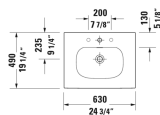

Viu Furniture washbasin & # 2344630000 / 2344630058 /
2344630030 / 2344630060

< 24 3/4" Inch >

Furniture washbasin	Dimension	Weight	Order number
with overflow, with faucet deck, ceramic covered push-open waste included, underside fully glazed, hardware included, wall-mounted, 24 3/4" Inch			
Colors			
00 White			
Variant			
●	24 3/4" x 19 1/4" Inch	35.6 lb	2344630000
● ●	24 3/4" x 19 1/4" Inch	35.6 lb	2344630058
● ● ●	24 3/4" x 19 1/4" Inch	35.6 lb	2344630030
☒	24 3/4" x 19 1/4" Inch	35.6 lb	2344630060
Sanitary ceramics with the special WonderGliss surface finish will remain clean and attractive-looking for a long time to come. When ordering WonderGliss please add a "1" as eleventh digit to the model number.			
Space-saving siphon	1 1/4" Inch	0.9 lb	005076
Suitable products			
Vanity unit wall-mounted 1 pull-out compartment, for Viu # 234463, 24 3/8" x 18 7/8" Inch	24 3/8" x 18 7/8" Inch		LC6135
Vanity unit wall-mounted 2 drawers, upper drawer including cut-out for siphon and siphon cover, for Viu # 234463, 24 3/8" x 18 7/8" Inch	24 3/8" x 18 7/8" Inch		LC6305
Vanity unit floorstanding 2 pull-out compartments, upper drawer including cut-out for siphon and siphon cover, for Viu # 234463, 24 3/8" x 18 7/8" Inch	24 3/8" x 18 7/8" Inch		LC6595
Vanity unit wall-mounted 1 pull-out compartment, for Viu # 234463, 24 3/8" x 18 7/8" Inch	24 3/8" x 18 7/8" Inch		BR4210