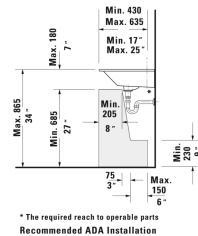

Viu Furniture washbasin & # 2344730000 / 2344730058 / 2344730030 / 2344730060

< 28 3/4" Inch >

Furniture washbasin	Dimension	Weight	Order number
with overflow, with faucet deck, ceramic covered push-open waste included, underside fully glazed, hardware included, wall-mounted, 28 3/4" Inch			
Colors			
00 White			
Variant			
●	28 3/4" x 19 1/4" Inch	42.3 lb	2344730000
● ●	28 3/4" x 19 1/4" Inch	42.3 lb	2344730058
● ● ●	28 3/4" x 19 1/4" Inch	42.3 lb	2344730030
☒	28 3/4" x 19 1/4" Inch	42.3 lb	2344730060
Sanitary ceramics with the special WonderGliss surface finish will remain clean and attractive-looking for a long time to come. When ordering WonderGliss please add a "1" as eleventh digit to the model number.			
Space-saving siphon	1 1/4" Inch	0.9 lb	005076
Suitable products			
Vanity unit wall-mounted 1 pull-out compartment, for Viu # 234473, 28 3/8" x 18 7/8" Inch	28 3/8" x 18 7/8" Inch		LC6136
Vanity unit wall-mounted 2 drawers, upper drawer including cut-out for siphon and siphon cover, for Viu # 234473, 28 3/8" x 28 3/8" x 18 7/8" Inch			LC6306
Vanity unit floorstanding 2 pull-out compartments, upper drawer including cut-out for siphon and siphon cover, for Viu # 234473, 28 3/8" x 18 7/8" Inch	28 3/8" x 18 7/8" Inch		LC6596
Vanity unit wall-mounted 1 pull-out compartment, for Viu # 234473, 28 3/8" x 18 7/8" Inch	28 3/8" x 18 7/8" Inch		BR4211