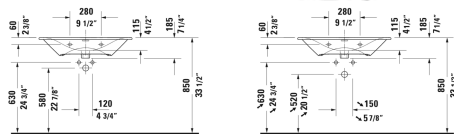

Viu Furniture washbasin & # 2344830000 / 2344830058 /
2344830030 / 2344830060

< 32 5/8" Inch >

Furniture washbasin	Dimension	Weight	Order number
with overflow, with faucet deck, ceramic covered push-open waste included, underside fully glazed, hardware included, wall-mounted, 32 5/8" Inch			
Colors			
00 White			
Variant			
●	32 5/8" x 19 1/4" Inch	44.3 lb	2344830000
●●	32 5/8" x 19 1/4" Inch	44.3 lb	2344830058
●●●	32 5/8" x 19 1/4" Inch	44.3 lb	2344830030
☒	32 5/8" x 19 1/4" Inch	44.3 lb	2344830060
Sanitary ceramics with the special WonderGliss surface finish will remain clean and attractive-looking for a long time to come. When ordering WonderGliss please add a "1" as eleventh digit to the model number.			
Space-saving siphon	1 1/4" Inch	0.9 lb	005076
Suitable products			
Vanity unit wall-mounted 1 pull-out compartment, for Viu # 234483, 32 1/4" x 18 7/8" Inch	32 1/4" x 18 7/8" Inch		LC6137
Vanity unit wall-mounted 2 drawers, upper drawer including cut-out for siphon and siphon cover, for Viu # 234483, 32 1/4" x 18 7/8" Inch	32 1/4" x 18 7/8" Inch		LC6307
Vanity unit floorstanding 2 pull-out compartments, upper drawer including cut-out for siphon and siphon cover, for Viu # 234483, 32 1/4" x 18 7/8" Inch	32 1/4" x 18 7/8" Inch		LC6597
Vanity unit wall-mounted 1 pull-out compartment, for Viu # 234483, 32 1/4" x 18 7/8" Inch	32 1/4" x 18 7/8" Inch		BR4212