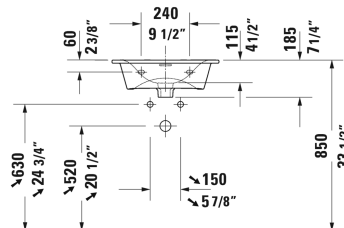

Viu Furniture handrinse basin # 0733450041 / 0733450070

< 17 3/4" Inch >

Furniture handrinse basin	Dimension	Weight	Order number
without overflow, with faucet deck, ceramic covered slotted waste included, underside fully glazed, hardware included, wall-mounted, 17 3/4" Inch			
<b>Colors</b>			
00 White			
<b>Variant</b>			
●	17 3/4" x 12 5/8" Inch	17 lb	0733450041
⊗	17 3/4" x 12 5/8" Inch	17 lb	0733450070
Sanitary ceramics with the special WonderGliss surface finish will remain clean and attractive-looking for a long time to come. When ordering WonderGliss please add a "1" as eleventh digit to the model number.			
Space-saving siphon	1 1/4" Inch	0.9 lb	005076
<b>Suitable products</b>			
Vanity unit wall-mounted 1 door, for Viu # 073345, 17 3/8" x 12 1/4" Inch	17 3/8" x 12 1/4" Inch		LC6133 L/R
Vanity unit floorstanding 1 door, 1 glass shelf, for Viu # 073345, 15 3/4" x 12 1/4" Inch	15 3/4" x 12 1/4" Inch		LC6580 L/R
Vanity unit wall-mounted 1 door, for Viu # 073345, 17 3/8" x 12 1/4" Inch	17 3/8" x 12 1/4" Inch		BR4208 L/R
Vanity unit floorstanding 1 door, 1 glass shelf, for Viu # 073345, 17 3/8" x 12 1/4" Inch	17 3/8" x 12 1/4" Inch		BR4508 L/R

*All drawings contain the necessary measurements which are subject to standard tolerances. They are stated in inch & mm and are non-binding. Exact measurements, in particular for customized installation scenarios, can only be taken from the finished ceramic piece.*