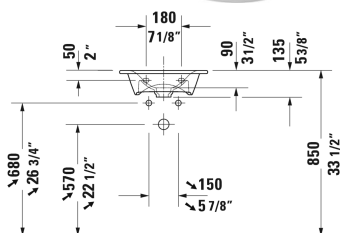

Viu Furniture handrinse basin # 0733450041 / 0733450070

< 17 3/4" Inch >

Furniture handrinse basin	Dimension	Weight	Order number
without overflow, with faucet deck, ceramic covered slotted waste included, underside fully glazed, hardware included, wall-mounted, 17 3/4" Inch			
<b>Colors</b>			
00 White			
<b>Variant</b>			
●	17 3/4" x 12 5/8" Inch	17 lb	0733450041
⊗	17 3/4" x 12 5/8" Inch	17 lb	0733450070
Sanitary ceramics with the special WonderGliss surface finish will remain clean and attractive-looking for a long time to come. When ordering WonderGliss please add a "1" as eleventh digit to the model number.			
Space-saving siphon	1 1/4" Inch	0.9 lb	005076
<b>Suitable products</b>			
Vanity unit wall-mounted 1 door, for Viu # 073345, 17 3/8" x 12 1/4" Inch	17 3/8" x 12 1/4" Inch		LC6133 L/R
Vanity unit floorstanding 1 door, 1 glass shelf, for Viu # 073345, 15 3/4" x 12 1/4" Inch	15 3/4" x 12 1/4" Inch		LC6580 L/R
Vanity unit wall-mounted 1 door, for Viu # 073345, 17 3/8" x 12 1/4" Inch	17 3/8" x 12 1/4" Inch		BR4208 L/R
Vanity unit floorstanding 1 door, 1 glass shelf, for Viu # 073345, 17 3/8" x 12 1/4" Inch	17 3/8" x 12 1/4" Inch		BR4508 L/R

*All drawings contain the necessary measurements which are subject to standard tolerances. They are stated in inch & mm and are non-binding. Exact measurements, in particular for customized installation scenarios, can only be taken from the finished ceramic piece.*