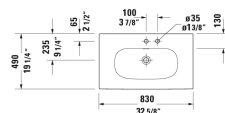

Viu Furniture washbasin & # 2344830000 / 2344830058 /
2344830030 / 2344830060

< 32 5/8" Inch >

Furniture washbasin	Dimension	Weight	Order number
with overflow, with faucet deck, ceramic covered push-open waste included, underside fully glazed, hardware included, wall-mounted, 32 5/8" Inch			
Colors			
00 White			
Variant			
●	32 5/8" x 19 1/4" Inch	44.3 lb	2344830000
●●	32 5/8" x 19 1/4" Inch	44.3 lb	2344830058
●●●	32 5/8" x 19 1/4" Inch	44.3 lb	2344830030
☒	32 5/8" x 19 1/4" Inch	44.3 lb	2344830060
Sanitary ceramics with the special WonderGliss surface finish will remain clean and attractive-looking for a long time to come. When ordering WonderGliss please add a "1" as eleventh digit to the model number.			
Space-saving siphon	1 1/4" Inch	0.9 lb	005076
Suitable products			
Vanity unit wall-mounted 1 pull-out compartment, for Viu # 234483, 32 1/4" x 18 7/8" Inch	32 1/4" x 18 7/8" Inch		LC6137
Vanity unit wall-mounted 2 drawers, upper drawer including cut-out for siphon and siphon cover, for Viu # 234483, 32 1/4" x 18 7/8" Inch	32 1/4" x 18 7/8" Inch		LC6307
Vanity unit floorstanding 2 pull-out compartments, upper drawer including cut-out for siphon and siphon cover, for Viu # 234483, 32 1/4" x 18 7/8" Inch	32 1/4" x 18 7/8" Inch		LC6597
Vanity unit wall-mounted 1 pull-out compartment, for Viu # 234483, 32 1/4" x 18 7/8" Inch	32 1/4" x 18 7/8" Inch		BR4212