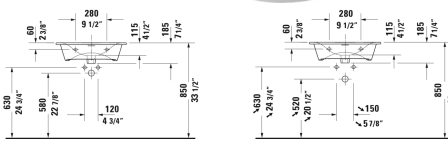

Viu Furniture washbasin & # 2344630000 / 2344630058 /
2344630030 / 2344630060

< 24 3/4" Inch >

Furniture washbasin	Dimension	Weight	Order number
with overflow, with faucet deck, ceramic covered push-open waste included, underside fully glazed, hardware included, wall-mounted, 24 3/4" Inch			
Colors			
00 White			
Variant			
●	24 3/4" x 19 1/4" Inch	35.6 lb	2344630000
● ●	24 3/4" x 19 1/4" Inch	35.6 lb	2344630058
● ● ●	24 3/4" x 19 1/4" Inch	35.6 lb	2344630030
☒	24 3/4" x 19 1/4" Inch	35.6 lb	2344630060
Sanitary ceramics with the special WonderGliss surface finish will remain clean and attractive-looking for a long time to come. When ordering WonderGliss please add a "1" as eleventh digit to the model number.			
Space-saving siphon	1 1/4" Inch	0.9 lb	005076
Suitable products			
Vanity unit wall-mounted 1 pull-out compartment, for Viu # 234463, 24 3/8" x 18 7/8" Inch	24 3/8" x 18 7/8" Inch		LC6135
Vanity unit wall-mounted 2 drawers, upper drawer including cut-out for siphon and siphon cover, for Viu # 234463, 24 3/8" x 18 7/8" Inch	24 3/8" x 18 7/8" Inch		LC6305
Vanity unit floorstanding 2 pull-out compartments, upper drawer including cut-out for siphon and siphon cover, for Viu # 234463, 24 3/8" x 18 7/8" Inch	24 3/8" x 18 7/8" Inch		LC6595
Vanity unit wall-mounted 1 pull-out compartment, for Viu # 234463, 24 3/8" x 18 7/8" Inch	24 3/8" x 18 7/8" Inch		BR4210