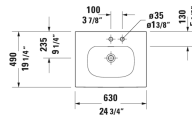

Viu Furniture washbasin & # 2344630000 / 2344630058 /
2344630030 / 2344630060

< 24 3/4" Inch >

Furniture washbasin	Dimension	Weight	Order number
with overflow, with faucet deck, ceramic covered push-open waste included, underside fully glazed, hardware included, wall-mounted, 24 3/4" Inch			
Colors			
00 White			
Variant			
●	24 3/4" x 19 1/4" Inch	35.6 lb	2344630000
● ●	24 3/4" x 19 1/4" Inch	35.6 lb	2344630058
● ● ●	24 3/4" x 19 1/4" Inch	35.6 lb	2344630030
☒	24 3/4" x 19 1/4" Inch	35.6 lb	2344630060
Sanitary ceramics with the special WonderGliss surface finish will remain clean and attractive-looking for a long time to come. When ordering WonderGliss please add a "1" as eleventh digit to the model number.			
Space-saving siphon	1 1/4" Inch	0.9 lb	005076
Suitable products			
Vanity unit wall-mounted 1 pull-out compartment, for Viu # 234463, 24 3/8" x 18 7/8" Inch	24 3/8" x 18 7/8" Inch		LC6135
Vanity unit wall-mounted 2 drawers, upper drawer including cut-out for siphon and siphon cover, for Viu # 234463, 24 3/8" x 18 7/8" Inch	24 3/8" x 18 7/8" Inch		LC6305
Vanity unit floorstanding 2 pull-out compartments, upper drawer including cut-out for siphon and siphon cover, for Viu # 234463, 24 3/8" x 18 7/8" Inch	24 3/8" x 18 7/8" Inch		LC6595
Vanity unit wall-mounted 1 pull-out compartment, for Viu # 234463, 24 3/8" x 18 7/8" Inch	24 3/8" x 18 7/8" Inch		BR4210