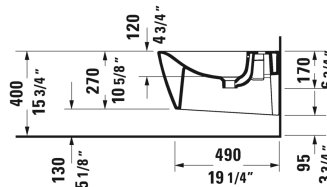

Viu Bidet wall-mounted # 2292150000

| < 14 5/8" Inch > |

Bidet wall-mounted	Dimension	Weight	Order number
with overflow, with faucet deck, Pop-up waste with ceramic cover, pop-up waste with ceramic cover included, Durafix included, 14 5/8" Inch			
Colors			
00 White			
Variant			
	14 5/8" x 22 1/2" Inch	48.5 lb	2292150000
Infobox			
In-wall carrier required for installation, Durafix for concealed installation is included			
Sanitary ceramics with the special WonderGliss surface finish will remain clean and attractive-looking for a long time to come. When ordering WonderGliss please add a "1" as eleventh digit to the model number.			
Siphon for bidet with extended outlet pipe	1 1/4" x 19 3/4" Inch	1.3 lb	005027
Hardware for wall-mounted bidet and wall-mounted toilet	Ø 1/2" x 7 1/8" Inch	0.4 lb	006500

All drawings contain the necessary measurements which are subject to standard tolerances. They are stated in inch & mm and are non-binding. Exact measurements, in particular for customized installation scenarios, can only be taken from the finished ceramic piece.