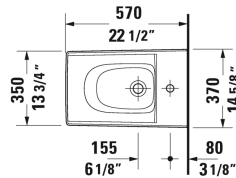

Viu Bidet wall-mounted # 2292150000

| < 14 5/8" Inch > |

Bidet wall-mounted	Dimension	Weight	Order number
with overflow, with faucet deck, Pop-up waste with ceramic cover, pop-up waste with ceramic cover included, Durafix included, 14 5/8" Inch			
Colors			
00 White			
Variant			
	14 5/8" x 22 1/2" Inch	48.5 lb	2292150000
Infobox			
In-wall carrier required for installation, Durafix for concealed installation is included			
Sanitary ceramics with the special WonderGliss surface finish will remain clean and attractive-looking for a long time to come. When ordering WonderGliss please add a "1" as eleventh digit to the model number.			
Siphon for bidet with extended outlet pipe	1 1/4" x 19 3/4" Inch	1.3 lb	005027
Hardware for wall-mounted bidet and wall-mounted toilet	Ø 1/2" x 7 1/8" Inch	0.4 lb	006500

All drawings contain the necessary measurements which are subject to standard tolerances. They are stated in inch & mm and are non-binding. Exact measurements, in particular for customized installation scenarios, can only be taken from the finished ceramic piece.