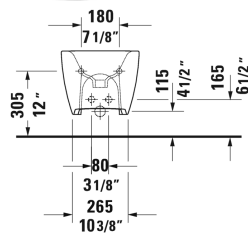

Viu Bidet wall-mounted # 2292150000

| < 14 5/8" Inch > |

Bidet wall-mounted	Dimension	Weight	Order number
with overflow, with faucet deck, Pop-up waste with ceramic cover, pop-up waste with ceramic cover included, Durafix included, 14 5/8" Inch			
Colors			
00 White			
Variant			
	14 5/8" x 22 1/2" Inch	48.5 lb	2292150000
Infobox			
In-wall carrier required for installation, Durafix for concealed installation is included			
Sanitary ceramics with the special WonderGliss surface finish will remain clean and attractive-looking for a long time to come. When ordering WonderGliss please add a "1" as eleventh digit to the model number.			
Siphon for bidet with extended outlet pipe	1 1/4" x 19 3/4" Inch	1.3 lb	005027
Hardware for wall-mounted bidet and wall-mounted toilet	Ø 1/2" x 7 1/8" Inch	0.4 lb	006500

All drawings contain the necessary measurements which are subject to standard tolerances. They are stated in inch & mm and are non-binding. Exact measurements, in particular for customized installation scenarios, can only be taken from the finished ceramic piece.