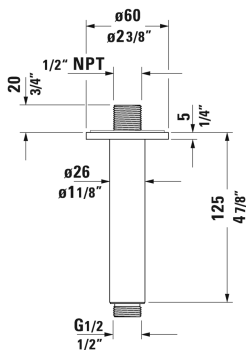

Faucet Accessories Ceiling mount shower arm # UV0670022

| < 4 7/8" Inch > |

Ceiling mount shower arm	Dimension	Weight	Order number
round escutcheon, 4 7/8" Inch			
Colors			
Variant			

All drawings contain the necessary measurements which are subject to standard tolerances. They are stated in inch & mm and are non-binding. Exact measurements, in particular for customized installation scenarios, can only be taken from the finished ceramic piece.

Faucet Accessories Ceiling mount shower arm # UV0670023

| < 8 7/8" Inch > |

Ceiling mount shower arm	Dimension	Weight	Order number
round escutcheon, 8 7/8" Inch			
Colors			
Variant			

All drawings contain the necessary measurements which are subject to standard tolerances. They are stated in inch & mm and are non-binding. Exact measurements, in particular for customized installation scenarios, can only be taken from the finished ceramic piece.

Faucet Accessories Ceiling mount shower arm # UV0670024

|< 12 3/4" Inch >|

Ceiling mount shower arm	Dimension	Weight	Order number
round escutcheon, 12 3/4" Inch			
Colors			
Variant			

All drawings contain the necessary measurements which are subject to standard tolerances. They are stated in inch & mm and are non-binding. Exact measurements, in particular for customized installation scenarios, can only be taken from the finished ceramic piece.

Faucet Accessories Ceiling mount shower arm # UV0670033

| < 4 7/8" Inch > |

Ceiling mount shower arm	Dimension	Weight	Order number
square escutcheon, 4 7/8" Inch			
Colors			
Variant			

All drawings contain the necessary measurements which are subject to standard tolerances. They are stated in inch & mm and are non-binding. Exact measurements, in particular for customized installation scenarios, can only be taken from the finished ceramic piece.