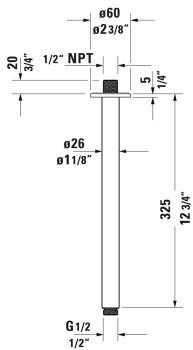

Faucet Accessories Ceiling mount shower arm # UV0670022

| < 4 7/8" Inch > |

Ceiling mount shower arm	Dimension	Weight	Order number
round escutcheon, 4 7/8" Inch			
Colors			
Variant			

All drawings contain the necessary measurements which are subject to standard tolerances. They are stated in inch & mm and are non-binding. Exact measurements, in particular for customized installation scenarios, can only be taken from the finished ceramic piece.

Faucet Accessories Ceiling mount shower arm # UV0670023

| < 8 7/8" Inch > |

Ceiling mount shower arm	Dimension	Weight	Order number
round escutcheon, 8 7/8" Inch			
Colors			
Variant			

All drawings contain the necessary measurements which are subject to standard tolerances. They are stated in inch & mm and are non-binding. Exact measurements, in particular for customized installation scenarios, can only be taken from the finished ceramic piece.

Faucet Accessories Ceiling mount shower arm # UV0670024

|< 12 3/4" Inch >|

Ceiling mount shower arm	Dimension	Weight	Order number
round escutcheon, 12 3/4" Inch			
Colors			
Variant			

All drawings contain the necessary measurements which are subject to standard tolerances. They are stated in inch & mm and are non-binding. Exact measurements, in particular for customized installation scenarios, can only be taken from the finished ceramic piece.

Faucet Accessories Ceiling mount shower arm # UV0670033

| < 4 7/8" Inch > |

Ceiling mount shower arm	Dimension	Weight	Order number
square escutcheon, 4 7/8" Inch			
Colors			
Variant			

All drawings contain the necessary measurements which are subject to standard tolerances. They are stated in inch & mm and are non-binding. Exact measurements, in particular for customized installation scenarios, can only be taken from the finished ceramic piece.