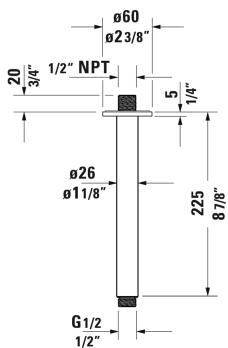

Faucet Accessories Ceiling mount shower arm # UV0670022

| < 4 7/8" Inch > |

Ceiling mount shower arm	Dimension	Weight	Order number
round escutcheon, 4 7/8" Inch			
Colors			
Variant			

All drawings contain the necessary measurements which are subject to standard tolerances. They are stated in inch & mm and are non-binding. Exact measurements, in particular for customized installation scenarios, can only be taken from the finished ceramic piece.

Faucet Accessories Ceiling mount shower arm # UV0670023

| < 8 7/8" Inch > |

Ceiling mount shower arm	Dimension	Weight	Order number
round escutcheon, 8 7/8" Inch			
Colors			
Variant			

All drawings contain the necessary measurements which are subject to standard tolerances. They are stated in inch & mm and are non-binding. Exact measurements, in particular for customized installation scenarios, can only be taken from the finished ceramic piece.

Faucet Accessories Ceiling mount shower arm # UV0670024

|< 12 3/4" Inch >|

Ceiling mount shower arm	Dimension	Weight	Order number
round escutcheon, 12 3/4" Inch			
Colors			
Variant			

All drawings contain the necessary measurements which are subject to standard tolerances. They are stated in inch & mm and are non-binding. Exact measurements, in particular for customized installation scenarios, can only be taken from the finished ceramic piece.

Faucet Accessories Ceiling mount shower arm # UV0670033

| < 4 7/8" Inch > |

Ceiling mount shower arm	Dimension	Weight	Order number
square escutcheon, 4 7/8" Inch			
Colors			
Variant			

All drawings contain the necessary measurements which are subject to standard tolerances. They are stated in inch & mm and are non-binding. Exact measurements, in particular for customized installation scenarios, can only be taken from the finished ceramic piece.