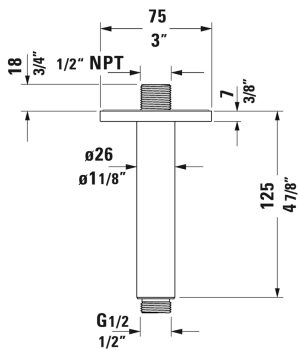

Faucet Accessories Ceiling mount shower arm # UV0670023

| < 8 7/8" Inch > |

Ceiling mount shower arm	Dimension	Weight	Order number
round escutcheon, 8 7/8" Inch			
Colors			
Variant			

All drawings contain the necessary measurements which are subject to standard tolerances. They are stated in inch & mm and are non-binding. Exact measurements, in particular for customized installation scenarios, can only be taken from the finished ceramic piece.

Faucet Accessories Ceiling mount shower arm # UV0670024

|< 12 3/4" Inch >|

Ceiling mount shower arm	Dimension	Weight	Order number
round escutcheon, 12 3/4" Inch			
Colors			
Variant			

All drawings contain the necessary measurements which are subject to standard tolerances. They are stated in inch & mm and are non-binding. Exact measurements, in particular for customized installation scenarios, can only be taken from the finished ceramic piece.

Faucet Accessories Ceiling mount shower arm # UV0670033

| < 4 7/8" Inch > |

Ceiling mount shower arm	Dimension	Weight	Order number
square escutcheon, 4 7/8" Inch			
Colors			
Variant			

All drawings contain the necessary measurements which are subject to standard tolerances. They are stated in inch & mm and are non-binding. Exact measurements, in particular for customized installation scenarios, can only be taken from the finished ceramic piece.

Faucet Accessories Ceiling mount shower arm # UV0670034

| < 8 7/8" Inch > |

Ceiling mount shower arm	Dimension	Weight	Order number
square escutcheon, 8 7/8" Inch			
Colors			
Variant			

All drawings contain the necessary measurements which are subject to standard tolerances. They are stated in inch & mm and are non-binding. Exact measurements, in particular for customized installation scenarios, can only be taken from the finished ceramic piece.