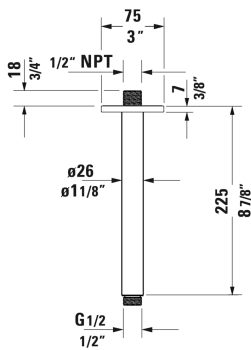

Faucet Accessories Ceiling mount shower arm # UV0670024

|< 12 3/4" Inch >|

Ceiling mount shower arm	Dimension	Weight	Order number
round escutcheon, 12 3/4" Inch			
Colors			
Variant			

All drawings contain the necessary measurements which are subject to standard tolerances. They are stated in inch & mm and are non-binding. Exact measurements, in particular for customized installation scenarios, can only be taken from the finished ceramic piece.

Faucet Accessories Ceiling mount shower arm # UV0670033

| < 4 7/8" Inch > |

Ceiling mount shower arm	Dimension	Weight	Order number
square escutcheon, 4 7/8" Inch			
Colors			
Variant			

All drawings contain the necessary measurements which are subject to standard tolerances. They are stated in inch & mm and are non-binding. Exact measurements, in particular for customized installation scenarios, can only be taken from the finished ceramic piece.

Faucet Accessories Ceiling mount shower arm # UV0670034

| < 8 7/8" Inch > |

Ceiling mount shower arm	Dimension	Weight	Order number
square escutcheon, 8 7/8" Inch			
Colors			
Variant			

All drawings contain the necessary measurements which are subject to standard tolerances. They are stated in inch & mm and are non-binding. Exact measurements, in particular for customized installation scenarios, can only be taken from the finished ceramic piece.

Faucet Accessories Ceiling mount shower arm # UV0670035

|< 12 3/4" Inch >|

Ceiling mount shower arm	Dimension	Weight	Order number
square escutcheon, 12 3/4" Inch			
Colors			
Variant			

All drawings contain the necessary measurements which are subject to standard tolerances. They are stated in inch & mm and are non-binding. Exact measurements, in particular for customized installation scenarios, can only be taken from the finished ceramic piece.