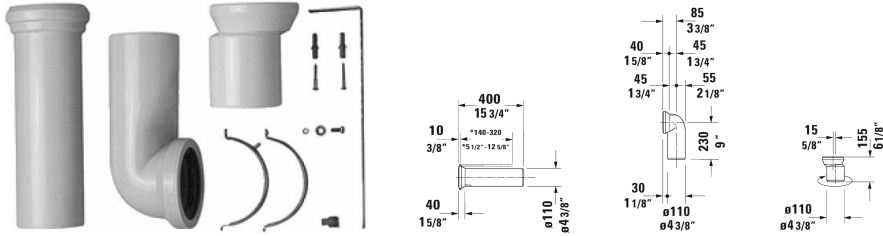

Accessories Vario connector set # 001422

| < Ø 4 3/8" Inch > |

Vario connector set	Dimension	Weight	Order number
for horizontal and vertical outlet, length adjustable, incl. offset			
Colors			
Variant			

All drawings contain the necessary measurements which are subject to standard tolerances. They are stated in inch & mm and are non-binding. Exact measurements, in particular for customized installation scenarios, can only be taken from the finished ceramic piece.