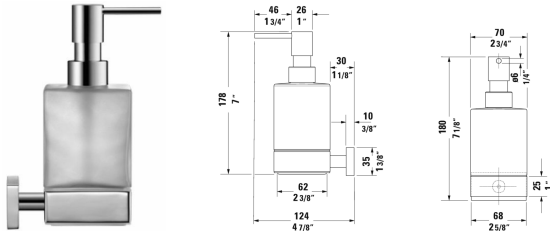

Karree Soap dispenser # 0099541000

| < 2 3/4" Inch > |

Soap dispenser	Dimension	Weight	Order number
wall-mounted, frosted glass, Chrome, 7 1/8" Inch			
Colors			
10 Chrome			
Variant			
	2 3/4" x 4 7/8" Inch	2.2 lb	0099541000

All drawings contain the necessary measurements which are subject to standard tolerances. They are stated in inch & mm and are non-binding. Exact measurements, in particular for customized installation scenarios, can only be taken from the finished ceramic piece.