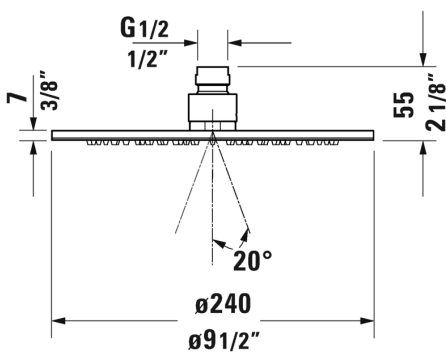

Faucet Accessories Showerhead # UV0660014

Showerhead	Dimension	Weight	Order number
showerhead angle adjustable, 1 spray mode, material: stainless steel, connection thread 1/2", installation: ceiling or wall			
Colors			
Variant			
Infobox			
For suitable showerhead / shower arm combinations, please refer to matrix in product information section			

All drawings contain the necessary measurements which are subject to standard tolerances. They are stated in inch & mm and are non-binding. Exact measurements, in particular for customized installation scenarios, can only be taken from the finished ceramic piece.

Faucet Accessories Showerhead # UV0660015

Showerhead	Dimension	Weight	Order number
showerhead angle adjustable, 1 spray mode, material: stainless steel, connection thread 1/2", installation: ceiling or wall			
Colors			
Variant			
Infobox			
For suitable showerhead / shower arm combinations, please refer to matrix in product information section			