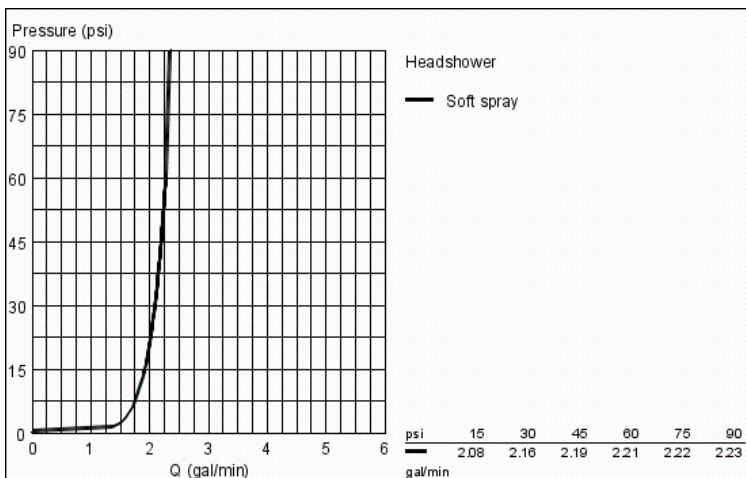

RAINSHOWER ALLURE 230

Shower Head 1 Spray

MODEL # 27480000

Pure Freude
an Wasser

Product Description:
RAINSHOWER ALLURE 230
Shower Head 1 Spray

Standard Specification:

- Rain spray pattern (1 spray-rain)
- 230 x 230 mm
- Metal
- Ball joint with turning angle $\pm 15^\circ$
- 1/2" Connection thread
- 2.5 gpm (9.5 l/min) flow limiter
- **GROHE DreamSpray** perfect spray pattern
- **GROHE StarLight** chrome finish
- **SpeedClean** anti-lime system
- Suitable for instantaneous heater
- Max Flow Rate 2.5 gpm at 80 psi (9.5 L/min)
- Min. recommended pressure: 15 psi (1.0 bar)

Applicable Codes & Standards:

- Energy Policy Act of 1992
- ASME A112.18.1/CSA B125.1

Color:

- 27480000 StarLight Chrome

RAINSHOWER ALLURE 230

Shower Head 1 Spray

MODEL # 26469000

Pure Freude
an Wasser

GROHE

Product Description:
RAINSHOWER ALLURE 230
Shower Head 1 Spray

Standard Specification:

- Rain spray pattern (1 spray-rain)
- 230 x 230 mm
- Metal
- Ball joint with turning angle $\pm 15^\circ$
- 1/2" Connection thread
- **GROHE EcoJoy** 1.75 gpm (6.6 l/min) flow limiter
- **GROHE DreamSpray** perfect spray pattern
- **GROHE StarLight** chrome finish
- **SpeedClean** anti-lime system
- Suitable for instantaneous heater