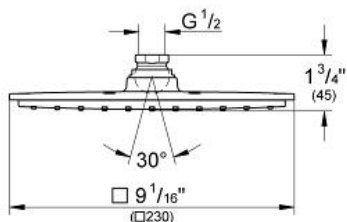

RAINSHOWER ALLURE 230

Shower Head 1 Spray

MODEL # 27480000

Pure Freude
an Wasser

Product Description:
RAINSHOWER ALLURE 230
Shower Head 1 Spray

Standard Specification:

- Rain spray pattern (1 spray-rain)
- 230 x 230 mm
- Metal
- Ball joint with turning angle $\pm 15^\circ$
- 1/2" Connection thread
- 2.5 gpm (9.5 l/min) flow limiter
- **GROHE DreamSpray** perfect spray pattern
- **GROHE StarLight** chrome finish
- **SpeedClean** anti-lime system
- Suitable for instantaneous heater
- Max Flow Rate 2.5 gpm at 80 psi (9.5 L/min)
- Min. recommended pressure: 15 psi (1.0 bar)

Applicable Codes & Standards:

- Energy Policy Act of 1992
- ASME A112.18.1/CSA B125.1

Color:

- 27480000 StarLight Chrome

RAINSHOWER ALLURE 230

Shower Head 1 Spray

MODEL # 26469000

Pure Freude
an Wasser

GROHE

Product Description:
RAINSHOWER ALLURE 230
Shower Head 1 Spray

Standard Specification:

- Rain spray pattern (1 spray-rain)
- 230 x 230 mm
- Metal
- Ball joint with turning angle $\pm 15^\circ$
- 1/2" Connection thread
- **GROHE EcoJoy** 1.75 gpm (6.6 l/min) flow limiter
- **GROHE DreamSpray** perfect spray pattern
- **GROHE StarLight** chrome finish
- **SpeedClean** anti-lime system
- Suitable for instantaneous heater