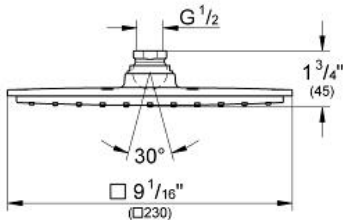

RAINSHOWER ALLURE 230

Shower Head 1 Spray

MODEL # 27480000

Pure Freude
an Wasser

Product Description:
RAINSHOWER ALLURE 230
Shower Head 1 Spray

Standard Specification:

- Rain spray pattern (1 spray-rain)
- 230 x 230 mm
- Metal
- Ball joint with turning angle $\pm 15^\circ$
- 1/2" Connection thread
- 2.5 gpm (9.5 l/min) flow limiter
- **GROHE DreamSpray** perfect spray pattern
- **GROHE StarLight** chrome finish
- **SpeedClean** anti-lime system
- Suitable for instantaneous heater
- Max Flow Rate 2.5 gpm at 80 psi (9.5 L/min)
- Min. recommended pressure: 15 psi (1.0 bar)

GROHE

Product Description:
RAINSHOWER ALLURE 230
Shower Head 1 Spray

Standard Specification:

- Rain spray pattern (1 spray-rain)
- 230 x 230 mm
- Metal
- Ball joint with turning angle $\pm 15^\circ$
- 1/2" Connection thread
- **GROHE EcoJoy** 1.75 gpm (6.6 l/min) flow limiter
- **GROHE DreamSpray** perfect spray pattern
- **GROHE StarLight** chrome finish
- **SpeedClean** anti-lime system
- Suitable for instantaneous heater