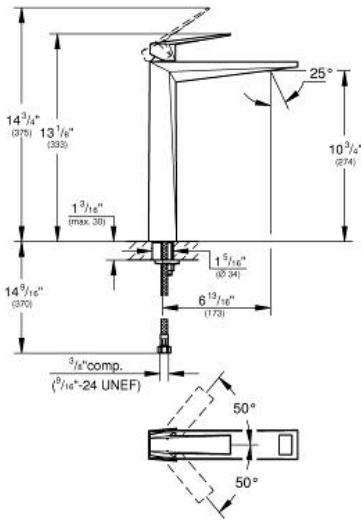

ALLURE BRILLIANT Single-Handle Vessel Bathroom Faucet XL-Size

MODEL # 2311500A

Pure Freude
an Wasser

Product Description:
ALLURE BRILLIANT
Single-Handle Vessel Bathroom Faucet XL-Size

Standard Specification:

- For free-standing bath sinks
- **GROHE QuickFix** rapid installation system
- Temperature limiter
- Smooth body
- Stainless steel flex lines
- Spout with integrated flow control
- **GROHE EcoJoy** technology for less water and perfect flow
- **GROHE StarLight** chrome finish
- **GROHE SilkMove** 1.1" (28 mm) ceramic cartridge
- Max flow rate: 1.2 gpm (4.56 L/min)