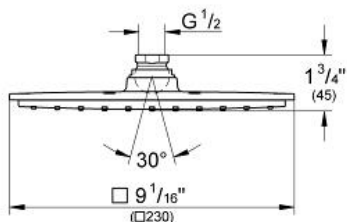

26585

RAINSHOWER™ SMARTACTIVE

24" SHOWER SLIDE BAR KIT - 3 SPRAYS, 1.75 GPM

Pure Freude
an Wasser

TECHNICAL DATA:

Product Height	24-13/16 in
Product Length	5-1/2 in
Product Width	5-1/8 in
GPM (Min)-GPM (Max)	1.75 gal (US)/min

RAINSHOWER ALLURE 230

Shower Head 1 Spray

MODEL # 27480000

Pure Freude
an Wasser

Product Description:
RAINSHOWER ALLURE 230
Shower Head 1 Spray

Standard Specification:

- Rain spray pattern (1 spray-rain)
- 230 x 230 mm
- Metal
- Ball joint with turning angle $\pm 15^\circ$
- 1/2" Connection thread
- 2.5 gpm (9.5 l/min) flow limiter
- **GROHE DreamSpray** perfect spray pattern
- **GROHE StarLight** chrome finish
- **SpeedClean** anti-lime system
- Suitable for instantaneous heater
- Max Flow Rate 2.5 gpm at 80 psi (9.5 L/min)
- Min. recommended pressure: 15 psi (1.0 bar)