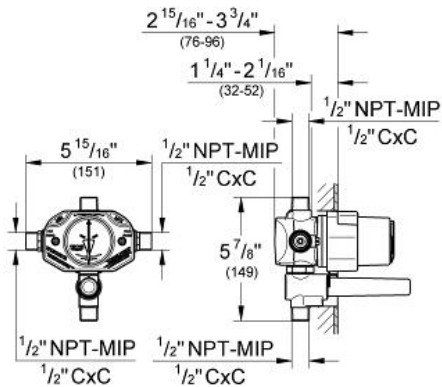

28 577

RAINSHOWER™

11 1/4" SHOWER ARM

Pure Freude
an Wasser

TECHNICAL DATA:

Product Height	3-3/8 in
Product Length	11-1/4 in
Product Width	2-9/16 in

RAINSOWER
Shower outlet elbow, 1/2"
MODEL # 26184000

Pure Freude
an Wasser

Product Description:
RAINSOWER
Shower outlet elbow, 1/2"

- Standard Specification:**
- Female thread
 - With square escutcheon
 - Protected against backflow
 - **GROHE StarLight** chrome finish

Color:
□ 26184000 StarLight Chrome

GROHSAFE
 Pressure Balance Rough-In Valve
 with Built-In Mechanical Diverter
 MODEL # 35016000

Pure Freude
 an Wasser

Product Description:

GROHSAFE

Pressure Balance Rough-In Valve with Built-In Mechanical Diverter

Standard Specification:

- With built-in diverter
- Handle limit stop
- Diaphragm cartridge
- Check valves
- Built-in diverter
- Service stops
- Universal connection is 1/2" male by copper sweat
- Max Flow Rate 5.8 gpm at 45 psi (22 L/min)