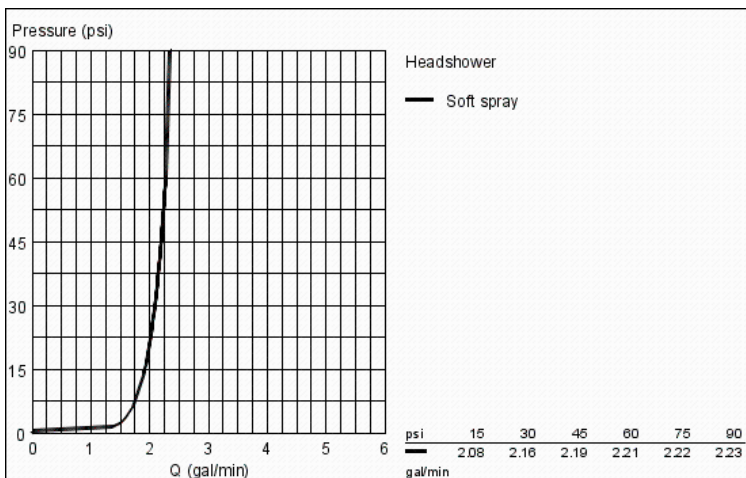

Color:

- ☐ 27480000 StarLight Chrome