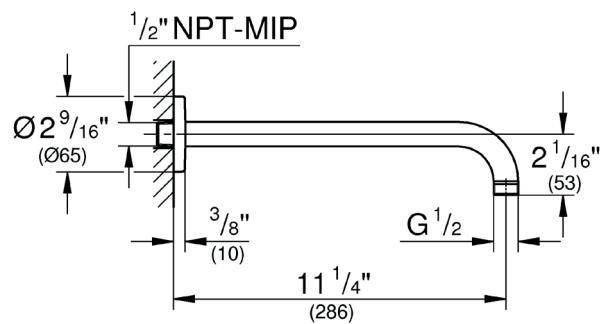

28 577

RAINSHOWER™

11 1/4" SHOWER ARM

Pure Freude
an Wasser

TECHNICAL DATA:

Product Height	3-3/8 in
Product Length	11-1/4 in
Product Width	2-9/16 in

RAINSOWER
Shower outlet elbow, 1/2"
MODEL # 26184000

Pure Freude
an Wasser

Product Description:
RAINSOWER
Shower outlet elbow, 1/2"

- Standard Specification:**
- Female thread
 - With square escutcheon
 - Protected against backflow
 - **GROHE StarLight** chrome finish

Color:
□ 26184000 StarLight Chrome