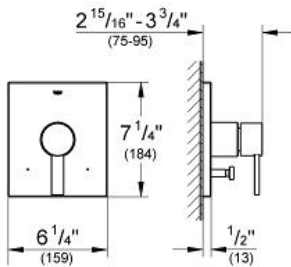

ALLURE
Pressure Balance Valve Trim
MODEL # 19376000

Pure Freude
an Wasser

GROHE

Product Description:
ALLURE
Pressure Balance Valve Trim

Standard Specification:

- Final installation set for:
- For use with Grohsafe Rough-In Valve (35 016 000)
- **GROHE StarLight** chrome finish
- Automatic diverter: bath/shower
- Metal escutcheon
- Metal lever handle
- Escutcheon and shaft sealings
- Covered attachment

STANDARD SPECIFICATION:

- GROHE StarLight®
- GROHE DreamSpray® perfect spray pattern
- GROHE EcoJoy
- GROHE EasyReach tray
- GROHE QuickFix® Plus adjustable distance between brackets for easy alignment with existing drilling holes
- GROHE TileFix adjustable depth on upper and lower brackets to accommodate uneven surfaces
- 24" Rail
- Speed Clean® anti-lime system
- Rainshower™ SmartActive Hand Shower (26 552)
- 5" (130mm) Square face
- 3 Sprays: Rain, Jet, ActiveMassage
- 24" (600mm) Shower Bar (26 602)
- Rotaflex metal shower hose 69" (1750mm)
- Inner WaterGuide for longer life
- Twistfree to prevent hose from twisting
- 1.75 gpm (6.6l/min)

28 577

RAINSHOWER™

11 1/4" SHOWER ARM

Pure Freude
an Wasser

TECHNICAL DATA:

Product Height	3-3/8 in
Product Length	11-1/4 in
Product Width	2-9/16 in

RAINSOWER
Shower outlet elbow, 1/2"
MODEL # 26184000

Pure Freude
an Wasser