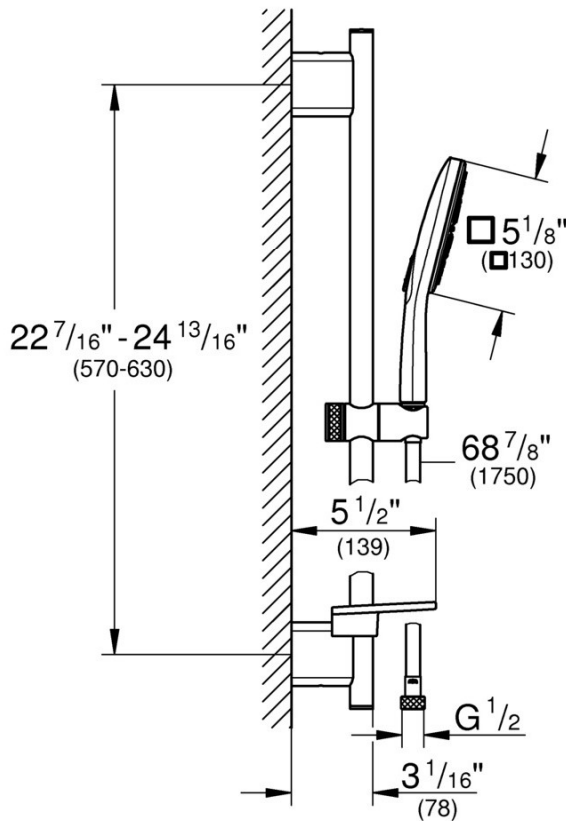

26585

RAINSHOWER™ SMARTACTIVE

24" SHOWER SLIDE BAR KIT - 3 SPRAYS, 1.75 GPM

Pure Freude
an Wasser

TECHNICAL DATA:

Product Height	24-13/16 in
Product Length	5-1/2 in
Product Width	5-1/8 in
GPM (Min)-GPM (Max)	1.75 gal (US)/min

RAINSHOWER ALLURE 230

Shower Head 1 Spray

MODEL # 27480000

Pure Freude
an Wasser

Product Description:
RAINSHOWER ALLURE 230
Shower Head 1 Spray

Standard Specification:

- Rain spray pattern (1 spray-rain)
- 230 x 230 mm
- Metal
- Ball joint with turning angle $\pm 15^\circ$
- 1/2" Connection thread
- 2.5 gpm (9.5 l/min) flow limiter
- **GROHE DreamSpray** perfect spray pattern
- **GROHE StarLight** chrome finish
- **SpeedClean** anti-lime system
- Suitable for instantaneous heater
- Max Flow Rate 2.5 gpm at 80 psi (9.5 L/min)
- Min. recommended pressure: 15 psi (1.0 bar)

STANDARD SPECIFICATION:

- GROHE StarLight®
- 11 ¼" Shower Arm
- ½" NPT male threads
- Can be used with any shower head EXCEPT Rainshower™ Jumbo (28 783)

PRODUCT FEATURES:

 GROHE StarLight®

CERTIFICATIONS:

28 577

RAINSHOWER™

11 1/4" SHOWER ARM

Pure Freude
an Wasser

TECHNICAL DATA:

Product Height	3-3/8 in
Product Length	11-1/4 in
Product Width	2-9/16 in

RAINSOWER
Shower outlet elbow, 1/2"
MODEL # 26184000

Pure Freude
an Wasser