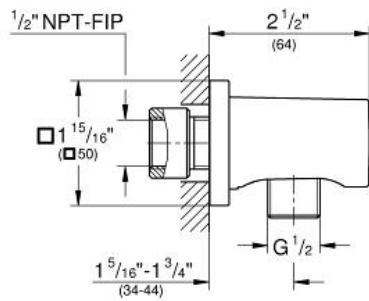

28 577

RAINSHOWER™

11 1/4" SHOWER ARM

Pure Freude
an Wasser

TECHNICAL DATA:

Product Height	3-3/8 in
Product Length	11-1/4 in
Product Width	2-9/16 in

RAINSOWER
Shower outlet elbow, 1/2"
MODEL # 26184000

Pure Freude
an Wasser

Product Description:
RAINSOWER
Shower outlet elbow, 1/2"

- Standard Specification:**
- Female thread
 - With square escutcheon
 - Protected against backflow
 - **GROHE StarLight** chrome finish

Color:
□ 26184000 StarLight Chrome