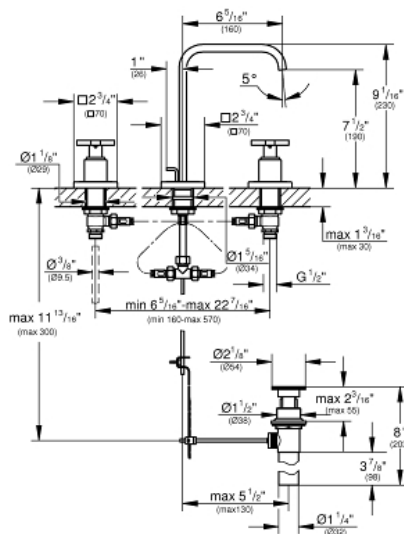

ALLURE
8" Widespread Two-Handle
Bathroom Faucet M-Size
MODEL # 2019100A

Pure Freude
an Wasser

Product Description:

ALLURE

8" Widespread Two-Handle Bathroom Faucet M-Size

Standard Specification:

- With lever handles
- Metal escutcheon
- 1/2" (13mm) ceramic cartridge (90° turn)
- **GROHE StarLight** chrome finish
- Spout with flow control
- Pressure resistant flexible connection hoses (between spout and side valves)
- 1 1/4" pop-up waste set
- Max flow rate: 1.2 gpm (4.56 L/min)

ALLURE 8" Widespread Two-Handle Bathroom Faucet M-Size

MODEL # 2014800A

Pure Freude
an Wasser

Product Description:

ALLURE

8" Widespread Two-Handle Bathroom Faucet M-Size

Standard Specification:

- Metal escutcheon
- 1/2" ceramic cartridges (180° turn)
- Spout with flow control
- Pressure resistant flexible connection hoses (between spout and side valves)
- 1 1/4" pop-up waste set
- Max flow rate: 1.2 gpm (4.56 L/min)