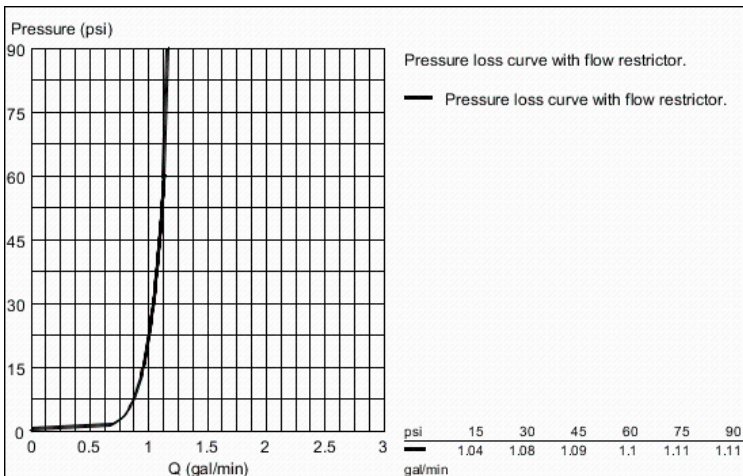

ALLURE
8" Widespread Two-Handle
Bathroom Faucet M-Size
MODEL # 2019100A

Pure Freude
an Wasser

Product Description:

ALLURE

8" Widespread Two-Handle Bathroom Faucet M-Size

Standard Specification:

- With lever handles
- Metal escutcheon
- 1/2" (13mm) ceramic cartridge (90° turn)
- **GROHE StarLight** chrome finish
- Spout with flow control
- Pressure resistant flexible connection hoses (between spout and side valves)
- 1 1/4" pop-up waste set
- Max flow rate: 1.2 gpm (4.56 L/min)

Applicable Codes & Standards:

- Energy Policy Act of 1992
- NSF 61
- ASME A112.18.1/CSA B125.1
- US Federal and State material regulations
- EPA WaterSense®
- ICC/ANSI A117.1

Color:

- 2019100A StarLight Chrome

ALLURE 8" Widespread Two-Handle Bathroom Faucet M-Size

MODEL # 2014800A

Pure Freude
an Wasser

Product Description:

ALLURE

8" Widespread Two-Handle Bathroom Faucet M-Size

Standard Specification:

- Metal escutcheon
- 1/2" ceramic cartridges (180° turn)
- Spout with flow control
- Pressure resistant flexible connection hoses (between spout and side valves)
- 1 1/4" pop-up waste set
- Max flow rate: 1.2 gpm (4.56 L/min)