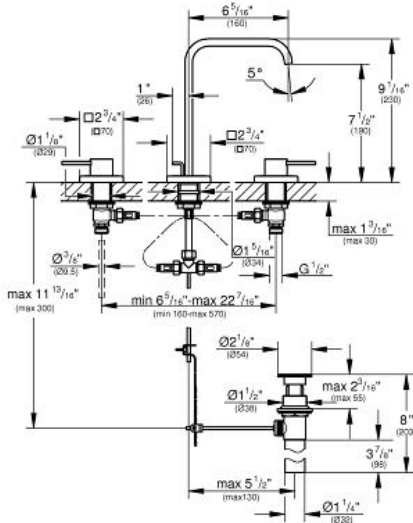

ALLURE
8" Widespread Two-Handle
Bathroom Faucet M-Size
MODEL # 2019100A

Pure Freude
an Wasser

Product Description:

ALLURE

8" Widespread Two-Handle Bathroom Faucet M-Size

Standard Specification:

- With lever handles
- Metal escutcheon
- 1/2" (13mm) ceramic cartridge (90° turn)
- **GROHE StarLight** chrome finish
- Spout with flow control
- Pressure resistant flexible connection hoses (between spout and side valves)
- 1 1/4" pop-up waste set
- Max flow rate: 1.2 gpm (4.56 L/min)

ALLURE 8" Widespread Two-Handle Bathroom Faucet M-Size

MODEL # 2014800A

Pure Freude
an Wasser

Product Description:

ALLURE

8" Widespread Two-Handle Bathroom Faucet M-Size

Standard Specification:

- Metal escutcheon
- 1/2" ceramic cartridges (180° turn)
- Spout with flow control
- Pressure resistant flexible connection hoses (between spout and side valves)
- 1 1/4" pop-up waste set
- Max flow rate: 1.2 gpm (4.56 L/min)