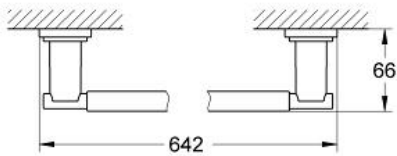

ATRIO
Towel Rail
MODEL # 40309000

Pure Freude
an Wasser

GROHE

C[®]

Product Description:
ATRIO
Towel Rail

Standard Specification:

- 24" (600mm)
- GROHE StarLight chrome finish

Applicable Codes & Standards: