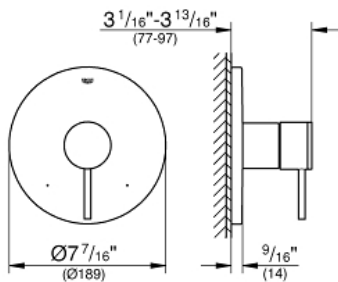

ATRIO  
Single Function Valve Trim Kit with  
Control Module

MODEL # 19866003

Pure Freude  
an Wasser

GROHE

ADA

**Product Description:**

ATRIO

Single Function Valve Trim Kit with Control Module

**Standard Specification:**

- For shower only or shower/tub with diverter applications
- Integrated bypass option when used with diverter tub spout
- Requires GrohFlex universal rough-in box (35 026 000) (sold separately)
- **GROHE SilkMove**
- 6.1 gpm (23 l/min) at 45 psi
- **GROHE StarLight** chrome finish

**Applicable Codes & Standards:**

- ASME A112.18.1/CSA B125.1
- ICC/ANSI A117.1

**Color:**

- 19866003 StarLight Chrome