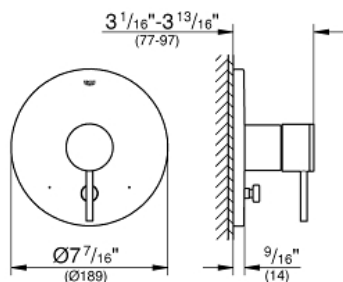

ATRIO  
Dual Function Pressure Balance  
Trim with Control Module

MODEL # 19867003

Pure Freude  
an Wasser

GROHE

**Product Description:**

**ATRIO**

**Dual Function Pressure Balance Trim with Control Module**

**Standard Specification:**

- For shower/tubs with non-diverter tub spout or for 2 shower outlet applications
- Integrated volume control
- 2-way diverter function
- 1 axis operation
- For use with Grohsafe Rough-In Valve with Built in Diverter 35 016 or 35 033
- 5.3 gpm (20 l/min) at 45 psi (bottom outlet)
- 2.9 gpm (11 l/min) at 45 psi (top outlet)
- ABS trim plate
- **GROHE StarLight** chrome finish