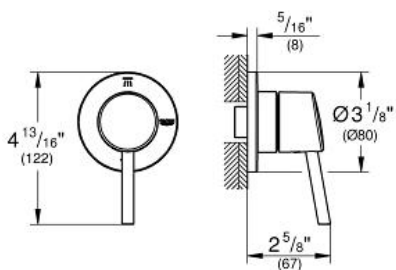

CONCETTO
2-Way Diverter Trim (Shower
head/Hand Shower)

MODEL # 29108001

Pure Freude
an Wasser

GROHE

ADA

Product Description:

CONCETTO

2-Way Diverter Trim (Shower head/Hand Shower)

Standard Specification:

- GROHE StarLight chrome finish
- Metal lever handle for 2 outlets: shower head/hand shower
- For use with 2-way diverter rough-in valves (29 900) or (29 901)
- ADA Compliant

Applicable Codes & Standards:

- ICC/ANSI A117.1

Color:

- 29108001 StarLight Chrome

CONCETTO
2-Way Diverter Trim (Shower
head/Tub Spout)

MODEL # 29104001

Pure Freude
an Wasser

GROHE

Product Description:

CONCETTO

2-Way Diverter Trim (Shower head/Tub Spout)

Standard Specification:

- GROHE StarLight chrome finish
- Metal lever handle for 2 outlets: shower head/tub spout
- For use with 2-way diverter rough-in valves (29 900) or (29 901)
- ADA Compliant