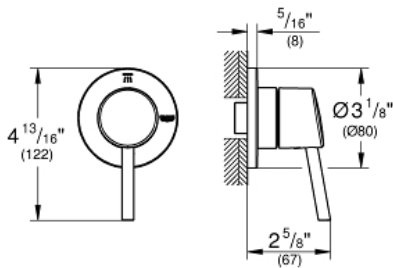

CONCETTO
2-Way Diverter Trim (Shower
head/Hand Shower)

MODEL # 29108001

Pure Freude
an Wasser

GROHE

ADA

Product Description:

CONCETTO

2-Way Diverter Trim (Shower head/Hand Shower)

Standard Specification:

- GROHE StarLight chrome finish
- Metal lever handle for 2 outlets: shower head/hand shower
- For use with 2-way diverter rough-in valves (29 900) or (29 901)
- ADA Compliant

Applicable Codes & Standards:

- ICC/ANSI A117.1

Color:

- 29108001 StarLight Chrome

CONCETTO
2-Way Diverter Trim (Shower
head/Tub Spout)

MODEL # 29104001

Pure Freude
an Wasser

GROHE

Product Description:

CONCETTO

2-Way Diverter Trim (Shower head/Tub Spout)

Standard Specification:

- GROHE StarLight chrome finish
- Metal lever handle for 2 outlets: shower head/tub spout
- For use with 2-way diverter rough-in valves (29 900) or (29 901)
- ADA Compliant