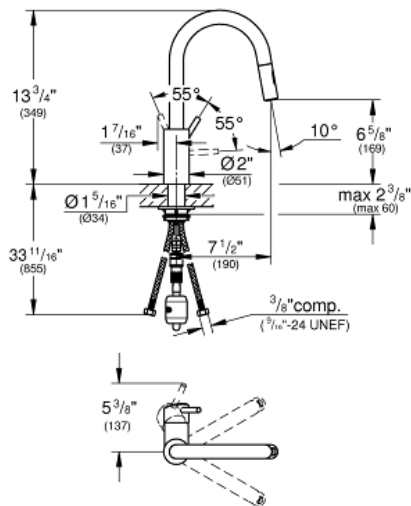

**Product Description:**  
**CONCETTO**  
**Single-Handle Kitchen Faucet**

**Standard Specification:**

- For bar sinks
- **GROHE SilkMove** 35mm (1.4") ceramic cartridge
- GROHE Zero isolated inner water ways - lead and nickel free
- Pull-out dual spray
- Flow strainer
- Adjustable flow rate limiter
- Swivel spout
- Swivel area 360°
- Check valve included to prevent backflow
- Stainless steel flex lines
- GROHE Limited Lifetime Warranty
- 6.6 l/min (1.75 gpm)

**Applicable Codes & Standards:**

- Energy Policy Act of 1992
- NSF 61
- ASME A112.18.1/CSA B125.1
- US Federal and State material regulations
- ICC/ANSI A117.1
- CalGreen
- LOGO CEC

**Color:**

- 31479001 StarLight Chrome