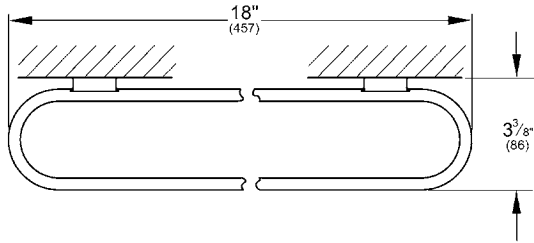

DEFINED  
18" Towel Bar  
MODEL # 40970000

Pure Freude  
an Wasser

**Product Description:**

**DEFINED**  
18" Towel Bar

**Standard Specification:**

- GROHE StarLight chrome finish
- Available at FERGUSON and Build.com

**Color:**

- 40970000 Starlight Chrome

DEFINED  
24" Towel Bar  
MODEL # 40971000

Pure Freude  
an Wasser

**Product Description:**

DEFINED  
24" Towel Bar

**Standard Specification:**

- GROHE StarLight chrome finish
- Available at FERGUSON and Build.com