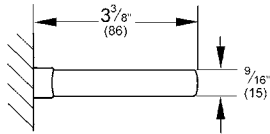

DEFINED  
18" Towel Bar  
MODEL # 40970000

Pure Freude  
an Wasser

**Product Description:**

**DEFINED**  
18" Towel Bar

**Standard Specification:**

- GROHE StarLight chrome finish
- Available at FERGUSON and Build.com

**Color:**

- 40970000 Starlight Chrome

DEFINED  
24" Towel Bar  
MODEL # 40971000

Pure Freude  
an Wasser

**Product Description:**

DEFINED  
24" Towel Bar

**Standard Specification:**

- GROHE StarLight chrome finish
- Available at FERGUSON and Build.com