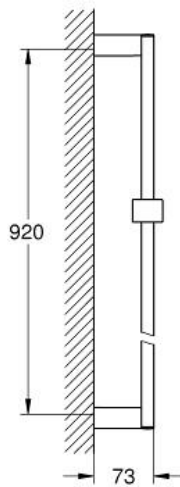

EUPHORIA CUBE
36" Shower Bar
MODEL # 27841000

*Pure Freude
an Wasser*

Product Description:
EUPHORIA CUBE
36" Shower Bar

Standard Specification:

- With wall holders, glide element and swivel holder
- **GROHE StarLight** chrome finish

Color:

- 27841000 StarLight Chrome

EUPHORIA CUBE
24" Shower Bar
MODEL # 27892000

Pure Freude
an Wasser

GROHE

Product Description:
EUPHORIA CUBE
24" Shower Bar

Standard Specification:

- With wall holders, glide element and swivel holder
- GROHE StarLight chrome finish