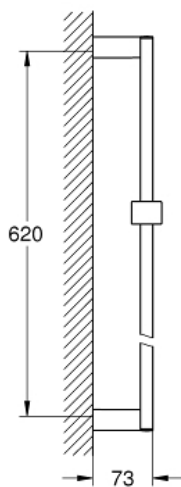

EUPHORIA CUBE
36" Shower Bar
MODEL # 27841000

*Pure Freude
an Wasser*

Product Description:
EUPHORIA CUBE
36" Shower Bar

Standard Specification:

- With wall holders, glide element and swivel holder
- **GROHE StarLight** chrome finish

Color:

- 27841000 StarLight Chrome

EUPHORIA CUBE
24" Shower Bar
MODEL # 27892000

Pure Freude
an Wasser

GROHE

Product Description:
EUPHORIA CUBE
24" Shower Bar

Standard Specification:

- With wall holders, glide element and swivel holder
- GROHE StarLight chrome finish