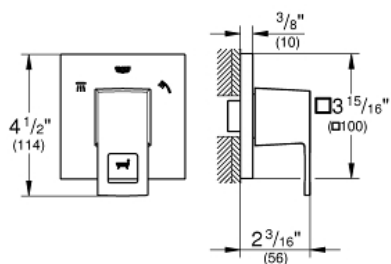

EUROCUBE
3-Way Diverter
MODEL # 29217001

Pure Freude
an Wasser

GROHE

Product Description:
EUROCUBE
3-Way Diverter

Standard Specification:

- GROHE StarLight chrome finish
- Metal lever handle for 3 outlets: shower head/hand shower/tub spout
- For use with 3-way diverter rough-in valves (29 902) or (29 903)
- ADA Compliant

Applicable Codes & Standards:

- ASME A112.18.1/CSA B125.1
- ICC/ANSI A117.1

Color:

- 29217001 StarLight Chrome