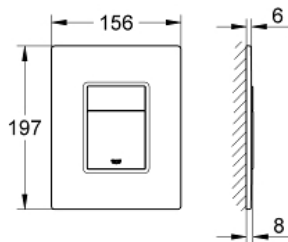

SKATE COSMOPOLITAN Wall Plate

MODEL # 38845BS0

Pure Freude
an Wasser

GROHE

Product Description: SKATE COSMOPOLITAN Wall Plate

Standard Specification:

- With glass surface
- For dual flush or start & stop actuation
- For pneumatic discharge valve AV1
- Vertical and horizontal installation
- 6" x 7³/₄"
- Made of safety glass
- Mounting-set
- Not suitable for flushing cistern 1.6 gal
- **GROHE EcoJoy** technology for less water and perfect flow