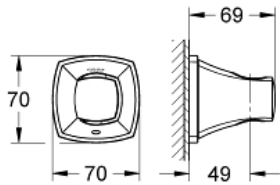

GRANDERA
Wall Hand Shower Holder
MODEL # 27969000

Pure Freude
an Wasser

GROHE

Product Description:
GRANDERA
Wall Hand Shower Holder

Standard Specification:

- Metal
- GROHE StarLight chrome finish

Applicable Codes & Standards: