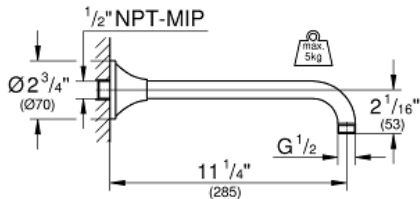

MODEL # 26473000

Pure Freude
an Wasser

GROHE

Product Description:
RAINSHOWER GRANDERA 210
Shower Head 1 Spray

Standard Specification:

- Rain spray pattern (1 spray-rain)
- Metal
- **GROHE EcoJoy** 1.75 gpm (6.6 l/min) flow limiter
- **GROHE DreamSpray** perfect spray pattern
- **GROHE StarLight** chrome finish
- **SpeedClean** anti-lime system
- Suitable for instantaneous heater
- Min. recommended pressure: 15 psi (1.0 bar)

MODEL # 27988000

Pure Freude
an Wasser

GROHE

Product Description:
RAINSHOWER GRANDERA
11 1/4" Shower Arm

Standard Specification:

- Metal
- 1/2" NPT connection thread(s)
- Grandera escutcheon
- **GROHE StarLight** chrome finish
- Suitable for all Grandera shower heads