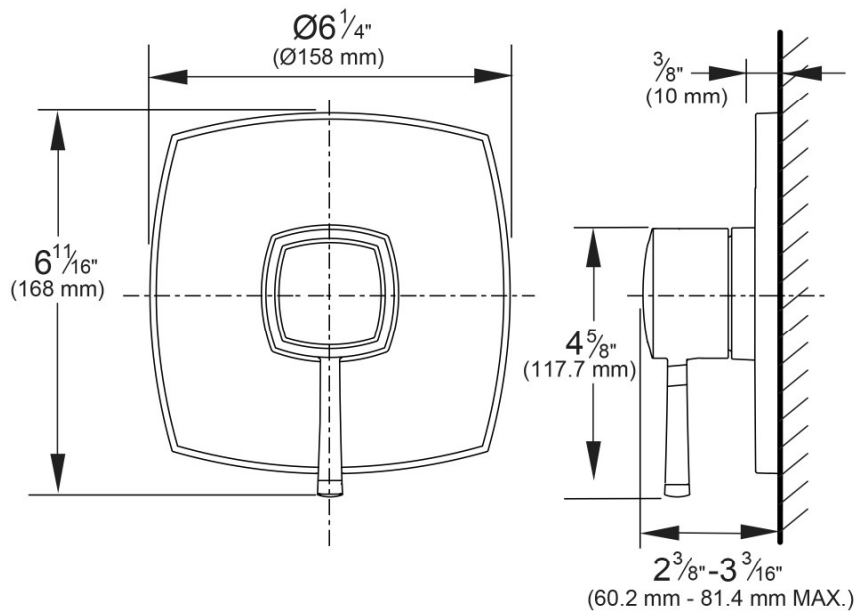

14470

GRANDERA® PRESSURE BALANCE VALVE TRIM WITH CARTRIDGE

Pure Freude
an Wasser

STANDARD SPECIFICATION:

- GROHE StarLight®
- GROHE SilkMove®
- Metal handle
- Metal trim plate with GROHE QuickFix®
- Includes pressure balance cartridge with double ceramic technology
- Flow Rate: 5.2gpm (bottom) and 3.0 gpm (top port) at 45 psi (19 l/min)
- For use with GrohSafe 3.0 Rough-in Valve (35 110, 35 111, 35 112, 35 113, 35 114, 35 115, 35 116)

14470

GRANDERA® PRESSURE BALANCE VALVE TRIM WITH CARTRIDGE

Pure Freude
an Wasser

TECHNICAL DATA:

Product Height	6-11/16 in
Product Length	6-1/4 in
Product Width	3-3/16 in

Tel: 1.630.582.7711 Fax: 1.630.582.7722

MODEL # 26473000

Pure Freude
an Wasser

GROHE

Product Description:
RAINSHOWER GRANDERA 210
Shower Head 1 Spray

Standard Specification:

- Rain spray pattern (1 spray-rain)
- Metal
- **GROHE EcoJoy** 1.75 gpm (6.6 l/min) flow limiter
- **GROHE DreamSpray** perfect spray pattern
- **GROHE StarLight** chrome finish
- **SpeedClean** anti-lime system
- Suitable for instantaneous heater
- Min. recommended pressure: 15 psi (1.0 bar)

MODEL # 27988000

Pure Freude
an Wasser

GROHE

Product Description:
RAINSHOWER GRANDERA
11 1/4" Shower Arm

Standard Specification:

- Metal
- 1/2" NPT connection thread(s)
- Grandera escutcheon
- **GROHE StarLight** chrome finish
- Suitable for all Grandera shower heads