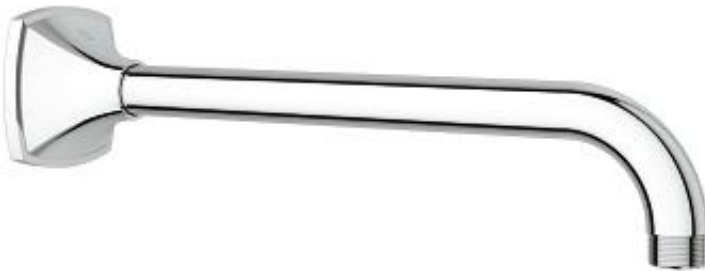

14470

GRANDERA® PRESSURE BALANCE VALVE TRIM WITH CARTRIDGE

Pure Freude
an Wasser

STANDARD SPECIFICATION:

- GROHE StarLight®
- GROHE SilkMove®
- Metal handle
- Metal trim plate with GROHE QuickFix®
- Includes pressure balance cartridge with double ceramic technology
- Flow Rate: 5.2gpm (bottom) and 3.0 gpm (top port) at 45 psi (19 l/min)
- For use with GrohSafe 3.0 Rough-in Valve (35 110, 35 111, 35 112, 35 113, 35 114, 35 115, 35 116)

MODEL # 26473000

Pure Freude
an Wasser

GROHE

Product Description:
RAINSHOWER GRANDERA 210
Shower Head 1 Spray

Standard Specification:

- Rain spray pattern (1 spray-rain)
- Metal
- **GROHE EcoJoy** 1.75 gpm (6.6 l/min) flow limiter
- **GROHE DreamSpray** perfect spray pattern
- **GROHE StarLight** chrome finish
- **SpeedClean** anti-lime system
- Suitable for instantaneous heater
- Min. recommended pressure: 15 psi (1.0 bar)

MODEL # 27988000

Pure Freude
an Wasser

GROHE

Product Description:
RAINSHOWER GRANDERA
11 1/4" Shower Arm

Standard Specification:

- Metal
- 1/2" NPT connection thread(s)
- Grandera escutcheon
- **GROHE StarLight** chrome finish
- Suitable for all Grandera shower heads