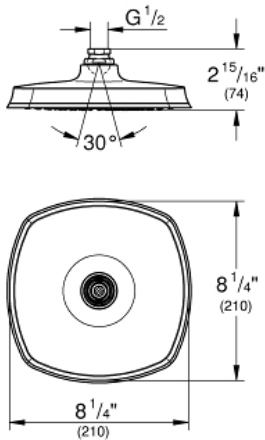

14470

GRANDERA® PRESSURE BALANCE VALVE TRIM WITH CARTRIDGE

Pure Freude
an Wasser

TECHNICAL DATA:

Product Height	6-11/16 in
Product Length	6-1/4 in
Product Width	3-3/16 in

Tel: 1.630.582.7711 Fax: 1.630.582.7722

We reserve the right to make revisions without notice to product specifications.

For the most current Specification Sheet, go to www.grohe.us.

03-19-2020

PART OF LIXIL

RAINSHOWER GRANDERA 210

Shower Head 1 Spray

MODEL # 26473000

Pure Freude
an Wasser

GROHE

Product Description:
RAINSHOWER GRANDERA 210
Shower Head 1 Spray

Standard Specification:

- Rain spray pattern (1 spray-rain)
- Metal
- **GROHE EcoJoy** 1.75 gpm (6.6 l/min) flow limiter
- **GROHE DreamSpray** perfect spray pattern
- **GROHE StarLight** chrome finish
- **SpeedClean** anti-lime system
- Suitable for instantaneous heater
- Min. recommended pressure: 15 psi (1.0 bar)

MODEL # 27988000

Pure Freude
an Wasser

GROHE

Product Description:
RAINSHOWER GRANDERA
11 1/4" Shower Arm

Standard Specification:

- Metal
- 1/2" NPT connection thread(s)
- Grandera escutcheon
- **GROHE StarLight** chrome finish
- Suitable for all Grandera shower heads