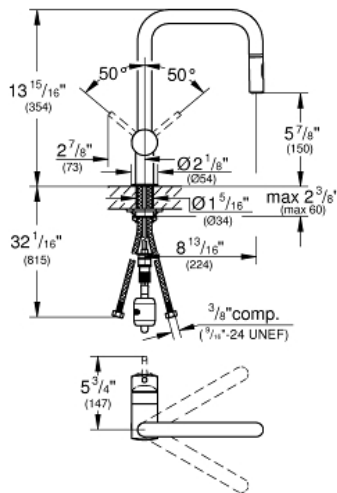

MINTA
Single-Handle Kitchen Faucet
MODEL # 32319003

Pure Freude
an Wasser

GROHE

Product Description:

**MINTA
Single-Handle Kitchen Faucet**

Standard Specification:

- U spout
- Single hole installation
- **GROHE SilkMove** ceramic cartridge
- **GROHE StarLight** chrome finish
- Pull-out dual spray
- Locking Push Button Control - to switch from regular flow to spray
- Adjustable flow rate limiter
- Swivel spout
- Integrated non-return valve
- **SpeedClean** anti-lime system
- Stainless steel flex lines
- Quick installation system
- Single lever handle
- Variable Handle Positioning
- Protected against backflow
- Max Flow Rate: 1.75 gpm (6.6 L/min)

Color:

- 32319003 StarLight Chrome