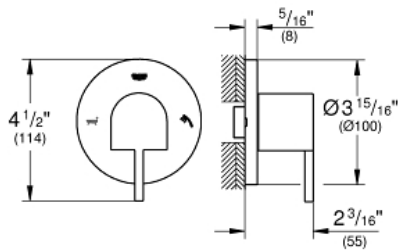

GROHE PLUS
2-Way Diverter Trim
MODEL # 29227003

Pure Freude
an Wasser

GROHE

Product Description:
GROHE PLUS
2-Way Diverter Trim

Standard Specification:

- For use with 2-way diverter rough-in valves (29 900) or (29 901)
- Without concealed body
- **GROHE StarLight** chrome finish

Applicable Codes & Standards:

- ASME A112.18.1/CSA B125.1
- LOGO CEC

Color:

- 29227003 StarLight Chrome