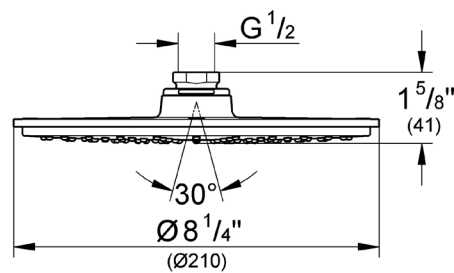

# RAINSHOWER™ COSMOPOLITAN

210 SHOWER HEAD, 8" - 1 SPRAY

Pure Freude  
an Wasser

## TECHNICAL DATA:

Product Height	1-5/8 in
Product Length	8-1/4 in
Product Width	8-1/4 in
GPM (Min)-GPM (Max)	2.5 gal (US)/min

RAINSHOWER COSMOPOLITAN  
210  
Shower Head 1 Spray  
MODEL # 27814001

Pure Freude  
an Wasser