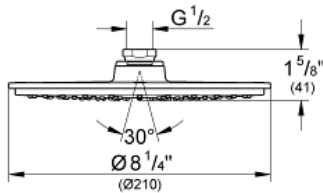

RAINSHOWER COSMOPOLITAN
210
Shower Head 1 Spray
MODEL # 27814001

Pure Freude
an Wasser

GROHE

Product Description:
RAINSHOWER COSMOPOLITAN 210
Shower Head 1 Spray

Standard Specification:

- Rain spray pattern (1 spray-rain)
- 120 spray nozzles
- With ball joint
- Rotation angle $\pm 15^\circ$
- 1/2" Connection thread
- GROHE EcoJoy 1.75 gpm (6.6 l/min) flow limiter
- GROHE DreamSpray perfect flow
- GROHE StarLight chrome finish
- SpeedClean anti-lime system

Applicable Codes & Standards:

- Energy Policy Act of 1992
- ASME A112.18.1/CSA B125.1
- EPA WaterSense®
- LOGO CEC

Color:

- 27814001 StarLight Chrome