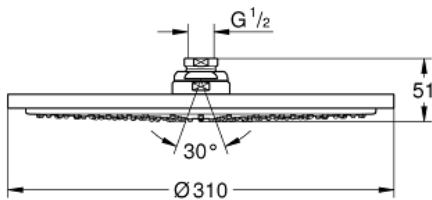

RAINSHOWER COSMOPOLITAN
310
Shower Head 1 Spray
MODEL # 26472000

Pure Freude
an Wasser

GROHE

Product Description:
RAINSHOWER COSMOPOLITAN 310
Shower Head 1 Spray

Standard Specification:

- Rain spray pattern (1 spray-rain)
- 12 1/4"
- Metal
- 20° swivel ball joint ($\pm 20^\circ$)
- 1/2" Connection thread
- GROHE EcoJoy 1.75 gpm (6.6 l/min) flow limiter
- GROHE DreamSpray perfect spray pattern
- GROHE StarLight chrome finish
- SpeedClean anti-lime system
- Suitable for instantaneous heater

Applicable Codes & Standards:

- Energy Policy Act of 1992
- ASME A112.18.1/CSA B125.1
- US Federal and State material regulations
- EPA WaterSense®

Color:

- 26472000 StarLight Chrome

RAINSHOWER COSMOPOLITAN
310
Shower Head 1 Spray
MODEL # 27478000

Pure Freude
an Wasser

Product Description:
RAINSHOWER COSMOPOLITAN 310
Shower Head 1 Spray

Standard Specification:

- Rain spray pattern (1 spray-rain)
- 12 1/4"
- Metal
- 20° swivel ball joint (± 20°)
- 1/2" Connection thread
- 2.5 gpm (9.5 l/min) flow limiter
- **GROHE DreamSpray** perfect spray pattern
- **GROHE StarLight** chrome finish
- **SpeedClean** anti-lime system
- Suitable for instantaneous heater
- Min. recommended pressure: 15 psi (1.0 bar)
- Max Flow Rate 2.5 gpm at 80 psi (9.5 L/min)