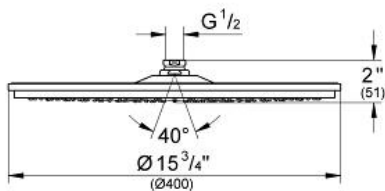

RAINSHOWER COSMOPOLITAN
400
Shower Head 1 Spray
MODEL # 28783000

Pure Freude
an Wasser

GROHE

Product Description:
RAINSHOWER COSMOPOLITAN 400
Shower Head 1 Spray

Standard Specification:

- Normal (wide) spray **starting at 7 psi** flow pressure
- 252 spray nozzles
- Brass
- 20° swivel ball joint ($\pm 20^\circ$)
- 1/2" NPT Female Threads
- **GROHE StarLight** chrome finish
- **SpeedClean** anti-lime system
- Suitable for instantaneous heater
- Max Flow Rate 2.5 gpm at 80 psi (9.5 L/min)
- This shower head should only be used in conjunction with shower arm 28 983 or 28 492