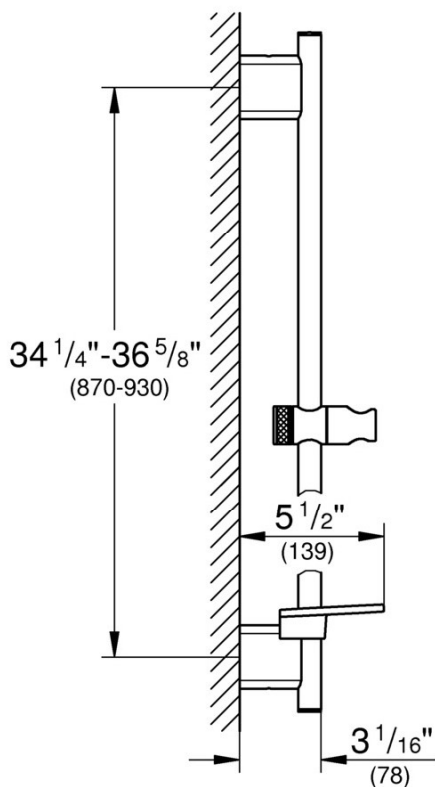

26603

RAINSHOWER™ SMARTACTIVE 36" SHOWER SLIDE BAR

Pure Freude
an Wasser

STANDARD SPECIFICATION:

- 36" Shower Slide Bar
- GROHE StarLight®
- GROHE EasyReach tray
- GROHE QuickFix® Plus adjustable distance between brackets for easy alignment with existing drilling holes
- GROHE TileFix adjustable depth on upper and lower brackets to accommodate uneven surfaces
- Swivel hand shower holder
- Adjustable angle of hand shower
- Adjustable height

NOTE: Install this product according to the installation guide. ADA, CSA compliant when installed to the specific requirements of these regulations.

26603

RAINSHOWER™ SMARTACTIVE

36" SHOWER SLIDE BAR

Pure Freude
an Wasser

TECHNICAL DATA:

Product Height	36-5/8 in
Product Length	5-1/2 in
Product Width	5-1/2 in

26602

RAINSHOWER™ SMARTACTIVE 24" SHOWER SLIDE BAR

Pure Freude
an Wasser

STANDARD SPECIFICATION:

- 24" Shower Slide Bar
- GROHE StarLight®
- GROHE EasyReach tray
- GROHE QuickFix® Plus adjustable distance between brackets for easy alignment with existing drilling holes
- GROHE TileFix adjustable depth on upper and lower brackets to accommodate uneven surfaces
- Swivel hand shower holder
- Adjustable angle of hand shower
- Adjustable height

26602

RAINSHOWER™ SMARTACTIVE

24" SHOWER SLIDE BAR

Pure Freude
an Wasser

TECHNICAL DATA:

Product Height	24-13/16 in
Product Length	5-1/2 in
Product Width	5-1/2 in