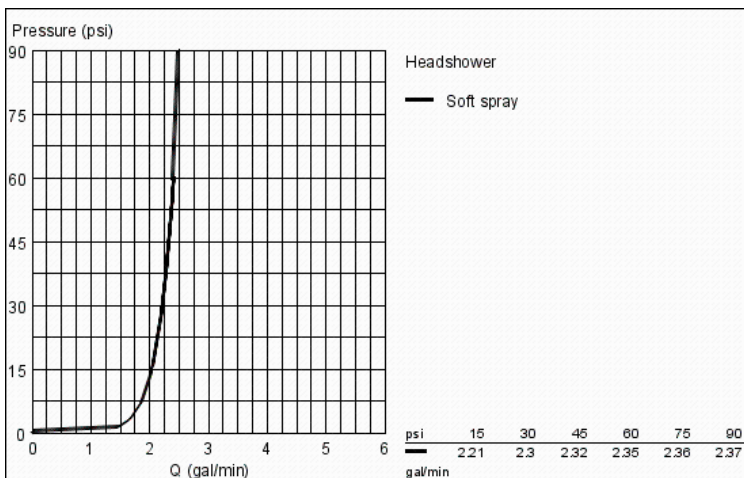

RAINSHOWER F-SERIES 10" Ceiling Shower Head

MODEL # 27468000

Pure Freude
an Wasser

Product Description:
RAINSHOWER F-SERIES 10"
Ceiling Shower Head

Standard Specification:

- Rain spray pattern (1 spray-rain)
- 10" x 10"
- 1/2" NPT Female thread
- 2.5 gpm (9.5 l/min) flow limiter
- **GROHE DreamSpray** perfect spray pattern
- **GROHE StarLight** chrome finish
- **SpeedClean** anti-lime system
- Suitable for instantaneous heater
- Max Flow Rate 2.5 gpm at 80 psi (9.5 L/min)

Applicable Codes & Standards:

- Energy Policy Act of 1992
- ASME A112.18.1/CSA B125.1

Color:

- 27468000 StarLight Chrome

RAINSHOWER F-SERIES 10" Ceiling Shower Head

MODEL # 27816001

Pure Freude
an Wasser

GROHE

Product Description:
RAINSHOWER F-SERIES 10"
Ceiling Shower Head

Standard Specification:

- Rain spray pattern (1 spray-rain)
- 10" x 10"
- 1/2" NPT Female thread
- GROHE EcoJoy 1.75 gpm (6.6 l/min) flow limiter
- GROHE DreamSpray perfect spray pattern
- GROHE StarLight chrome finish
- SpeedClean anti-lime system
- Suitable for instantaneous heater