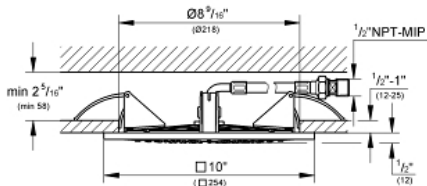

RAINSHOWER F-SERIES 10" Ceiling Shower Head

MODEL # 27468000

Pure Freude
an Wasser

Product Description:
RAINSHOWER F-SERIES 10"
Ceiling Shower Head

Standard Specification:

- Rain spray pattern (1 spray-rain)
- 10" x 10"
- 1/2" NPT Female thread
- 2.5 gpm (9.5 l/min) flow limiter
- **GROHE DreamSpray** perfect spray pattern
- **GROHE StarLight** chrome finish
- **SpeedClean** anti-lime system
- Suitable for instantaneous heater
- Max Flow Rate 2.5 gpm at 80 psi (9.5 L/min)

Product Description:
RAINSHOWER F-SERIES 10"
Ceiling Shower Head

Standard Specification:

- Rain spray pattern (1 spray-rain)
- 10" x 10"
- 1/2" NPT Female thread
- GROHE EcoJoy 1.75 gpm (6.6 l/min) flow limiter
- GROHE DreamSpray perfect spray pattern
- GROHE StarLight chrome finish
- SpeedClean anti-lime system
- Suitable for instantaneous heater