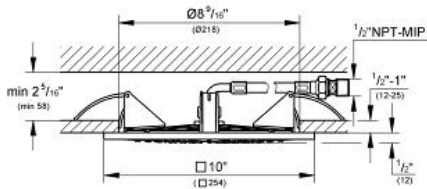

RAINSHOWER F-SERIES 10" Ceiling Shower Head

MODEL # 27468000

Pure Freude
an Wasser

Product Description:
RAINSHOWER F-SERIES 10"
Ceiling Shower Head

Standard Specification:

- Rain spray pattern (1 spray-rain)
- 10" x 10"
- 1/2" NPT Female thread
- 2.5 gpm (9.5 l/min) flow limiter
- **GROHE DreamSpray** perfect spray pattern
- **GROHE StarLight** chrome finish
- **SpeedClean** anti-lime system
- Suitable for instantaneous heater
- Max Flow Rate 2.5 gpm at 80 psi (9.5 L/min)

Applicable Codes & Standards:

- Energy Policy Act of 1992
- ASME A112.18.1/CSA B125.1

Color:

- 27468000 StarLight Chrome

RAINSHOWER F-SERIES 10" Ceiling Shower Head

MODEL # 27816001

Pure Freude
an Wasser

GROHE

Product Description:
RAINSHOWER F-SERIES 10"
Ceiling Shower Head

Standard Specification:

- Rain spray pattern (1 spray-rain)
- 10" x 10"
- 1/2" NPT Female thread
- GROHE EcoJoy 1.75 gpm (6.6 l/min) flow limiter
- GROHE DreamSpray perfect spray pattern
- GROHE StarLight chrome finish
- SpeedClean anti-lime system
- Suitable for instantaneous heater