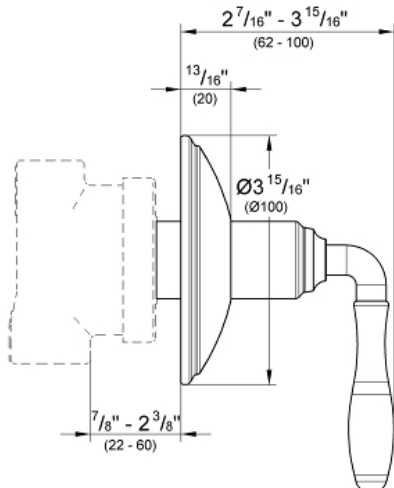

SEABURY
2-Way Diverter
MODEL # 19222000

Pure Freude
an Wasser

GROHE

Product Description:

SEABURY
2-Way Diverter

Standard Specification:

- For use with Diverter Rough-In Valve (29 712)
- Adjustable installation depth: 7/8" - 2 3/8"
- For color matching handle/lift rod caps to replace the standard white caps, see item (45 952)
- **GROHE StarLight** chrome finish

Applicable Codes & Standards:

- Energy Policy Act of 1992
- ASME A112.18.1/CSA B125.1

Color:

- 19222000 StarLight Chrome

SEABURY
2-Way Diverter
MODEL # 19221000

Pure Freude
an Wasser

GROHE

Product Description:
SEABURY
2-Way Diverter

Standard Specification:

- For use with Diverter Rough-In Valve (29 712)
- Adjustable installation depth: 7/8" - 2 3/8"
- GROHE StarLight chrome finish

Applicable Codes & Standards:

- Energy Policy Act of 1992
- ASME A112.18.1/CSA B125.1
- ICC/ANSI A117.1