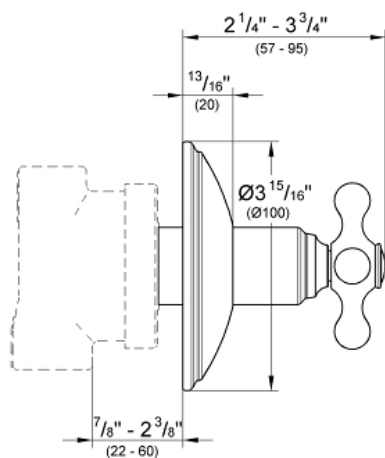

SEABURY
2-Way Diverter
MODEL # 19222000

Pure Freude
an Wasser

GROHE

Product Description:

SEABURY
2-Way Diverter

Standard Specification:

- For use with Diverter Rough-In Valve (29 712)
- Adjustable installation depth: 7/8" - 2 3/8"
- For color matching handle/lift rod caps to replace the standard white caps, see item (45 952)
- **GROHE StarLight** chrome finish

Applicable Codes & Standards:

- Energy Policy Act of 1992
- ASME A112.18.1/CSA B125.1

Color:

- 19222000 StarLight Chrome

SEABURY
2-Way Diverter
MODEL # 19221000

Pure Freude
an Wasser

GROHE

Product Description:
SEABURY
2-Way Diverter

Standard Specification:

- For use with Diverter Rough-In Valve (29 712)
- Adjustable installation depth: 7/8" - 2 3/8"
- GROHE StarLight chrome finish

Applicable Codes & Standards:

- Energy Policy Act of 1992
- ASME A112.18.1/CSA B125.1
- ICC/ANSI A117.1