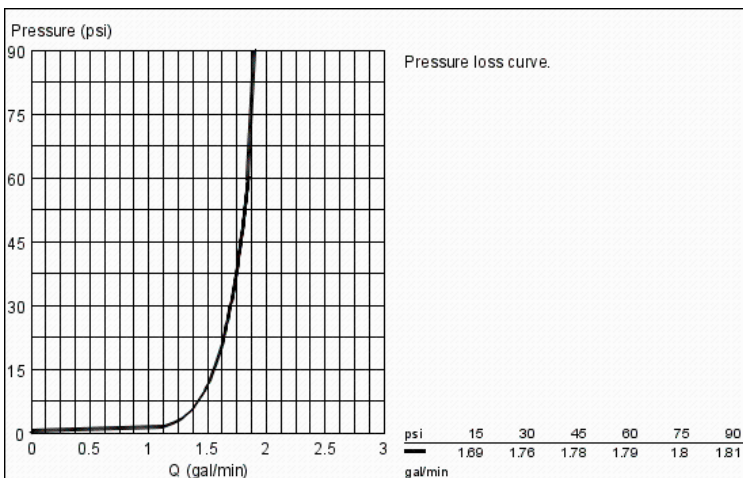

SENA STICK
Hand Shower
MODEL # 28341000

Pure Freude
an Wasser

Product Description:
SENA STICK
Hand Shower

Standard Specification:

- 1 Spray: Normal
- Metal
- 2.5 gpm (9.5 l/min) flow limiter
- **GROHE DreamSpray** perfect spray pattern
- **GROHE StarLight** chrome finish
- **SpeedClean** anti-lime system
- Inner WaterGuide for a longer life
- Universal mounting system (fits all standard shower hoses)
- Suitable for instantaneous heater

Applicable Codes & Standards:

- Energy Policy Act of 1992
- ASME A112.18.1/CSA B125.1

Color:

- 28341000 StarLight Chrome

SENA STICK
Hand Shower
MODEL # 26465A00

Pure Freude
an Wasser

GROHE

Product Description:
SENA STICK
Hand Shower

Standard Specification:

- 1 Spray: Normal
- Metal
- GROHE EcoJoy 1.75 gpm (6.6 l/min) flow limiter
- GROHE DreamSpray perfect spray pattern
- GROHE StarLight finish
- SpeedClean anti-lime system
- Inner WaterGuide for a longer life
- Universal mounting system (fits all standard shower hoses)
- Suitable for instantaneous heater