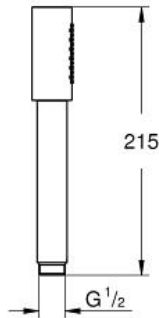

SENA STICK
Hand Shower
MODEL # 28341000

Pure Freude
an Wasser

Product Description:
SENA STICK
Hand Shower

Standard Specification:

- 1 Spray: Normal
- Metal
- 2.5 gpm (9.5 l/min) flow limiter
- **GROHE DreamSpray** perfect spray pattern
- **GROHE StarLight** chrome finish
- **SpeedClean** anti-lime system
- Inner WaterGuide for a longer life
- Universal mounting system (fits all standard shower hoses)
- Suitable for instantaneous heater

Applicable Codes & Standards:

- Energy Policy Act of 1992
- ASME A112.18.1/CSA B125.1

Color:

- 28341000 StarLight Chrome

SENA STICK
Hand Shower
MODEL # 26465A00

Pure Freude
an Wasser

GROHE

Product Description:
SENA STICK
Hand Shower

Standard Specification:

- 1 Spray: Normal
- Metal
- GROHE EcoJoy 1.75 gpm (6.6 l/min) flow limiter
- GROHE DreamSpray perfect spray pattern
- GROHE StarLight finish
- SpeedClean anti-lime system
- Inner WaterGuide for a longer life
- Universal mounting system (fits all standard shower hoses)
- Suitable for instantaneous heater