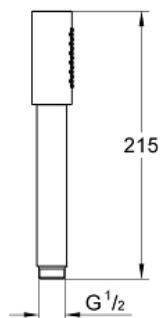

SENA STICK
Hand Shower
MODEL # 28341000

Pure Freude
an Wasser

Product Description:
SENA STICK
Hand Shower

Standard Specification:

- 1 Spray: Normal
- Metal
- 2.5 gpm (9.5 l/min) flow limiter
- **GROHE DreamSpray** perfect spray pattern
- **GROHE StarLight** chrome finish
- **SpeedClean** anti-lime system
- Inner WaterGuide for a longer life
- Universal mounting system (fits all standard shower hoses)
- Suitable for instantaneous heater

Applicable Codes & Standards:

- Energy Policy Act of 1992
- ASME A112.18.1/CSA B125.1

Color:

- 28341000 StarLight Chrome

SENA STICK
Hand Shower
MODEL # 26465A00

Pure Freude
an Wasser

GROHE

Product Description:
SENA STICK
Hand Shower

Standard Specification:

- 1 Spray: Normal
- Metal
- GROHE EcoJoy 1.75 gpm (6.6 l/min) flow limiter
- GROHE DreamSpray perfect spray pattern
- GROHE StarLight finish
- SpeedClean anti-lime system
- Inner WaterGuide for a longer life
- Universal mounting system (fits all standard shower hoses)
- Suitable for instantaneous heater