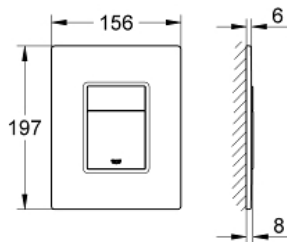

## Product Description: SKATE COSMOPOLITAN Wall Plate

### Standard Specification:

- With mirror surface
- Titanium plastic actuation buttons
- For dual flush or start & stop actuation
- For pneumatic discharge valve AV1
- Vertical and horizontal installation
- 6" x 7<sup>3</sup>/<sub>4</sub>"
- Made of safety glass
- Mounting-set
- **GROHE EcoJoy** technology for less water and perfect flow