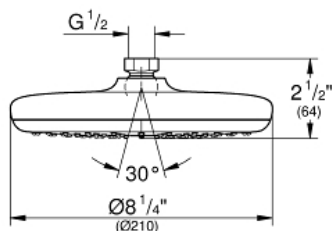

TEMPESTA 210  
Shower Head 1 Spray  
MODEL # 26410000

Pure Freude  
an Wasser

GROHE

**Product Description:**  
TEMPESTA 210  
Shower Head 1 Spray

**Standard Specification:**

- Rain spray pattern (1 spray-rain)
- Diameter 8 1/4"
- Rotating ball joint  $\pm 15^\circ$
- 1/2" Connection thread
- 2.5 gpm (9.5 l/min) flow limiter
- **GROHE DreamSpray** perfect spray pattern
- **GROHE StarLight** chrome finish
- **SpeedClean** anti-lime system
- Inner WaterGuide for a longer life
- Suitable for instantaneous heater
- Min. recommended pressure: 15 psi (1.0 bar)

**Applicable Codes & Standards:**

- Energy Policy Act of 1992
- ASME A112.18.1/CSA B125.1
- US Federal and State material regulations

**Color:**

- 26410000 StarLight Chrome

TEMPESTA 210  
Shower Head 1 Spray  
MODEL # 26409EN0

Pure Freude  
an Wasser

GROHE

**Product Description:**  
TEMPESTA 210  
Shower Head 1 Spray

**Standard Specification:**

- Rain spray pattern (1 spray-rain)
- Diameter 8 1/4"
- Rotating ball joint  $\pm 15^\circ$
- 1/2" Connection thread
- **GROHE EcoJoy** 1.75 gpm (6.6 l/min) flow limiter
- **GROHE DreamSpray** perfect spray pattern
- **GROHE StarLight** finish
- **SpeedClean** anti-lime system
- Inner WaterGuide for a longer life
- Suitable for instantaneous heater
- Min. recommended pressure: 15 psi (1.0 bar)