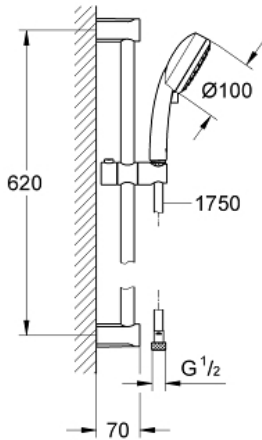

NEW TEMPESTA
COSMOPOLITAN 100
Shower Rail Set 2 Sprays
MODEL # 26076002

Pure Freude
an Wasser

GROHE

Product Description:
NEW TEMPESTA COSMOPOLITAN 100
Shower Rail Set 2 Sprays

Standard Specification:

- Consisting of:
- New Tempesta Hand shower (26 046)
- 24" shower bar (27 521)
- RelaxaFlex 69" plastic shower hose (28 154)
- **GROHE EcoJoy** 1.75 gpm (6.6 l/min) flow limiter
- **GROHE DreamSpray** perfect spray pattern
- **GROHE StarLight** chrome finish
- **SpeedClean** anti-lime system
- Inner WaterGuide for a longer life
- Min. recommended pressure: 15 psi (1.0 bar)

Applicable Codes & Standards:

- EPA WaterSense®

Color:

- 26076002 StarLight Chrome

NEW TEMPESTA
 COSMOPOLITAN 100
 Shower Rail Set 2 Sprays
 MODEL # 2757820E

Pure Freude
 an Wasser

Product Description:
 NEW TEMPESTA COSMOPOLITAN 100
 Shower Rail Set 2 Sprays

Standard Specification:

- Consisting of:
- Hand shower New Tempesta Cosmopolitan 100 (27 571 20E)
- 24" shower bar (27 521)
- RelaxaFlex 69" plastic shower hose (28 154)
- GROHE EcoJoy 1.5 gpm (5.7 l/min) flow restrictor
- GROHE DreamSpray perfect spray pattern
- GROHE StarLight chrome finish
- SpeedClean anti-lime system
- Inner WaterGuide for a longer life
- Min. recommended pressure: 15 psi (1.0 bar)