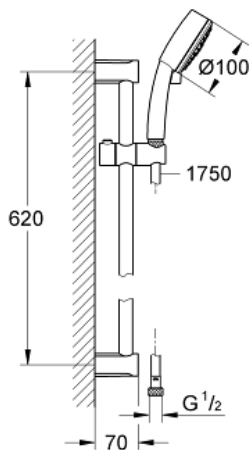

NEW TEMPESTA
COSMOPOLITAN 100
Shower Rail Set 2 Sprays
MODEL # 26076002

Pure Freude
an Wasser

GROHE

Product Description:
NEW TEMPESTA COSMOPOLITAN 100
Shower Rail Set 2 Sprays

Standard Specification:

- Consisting of:
- New Tempesta Hand shower (26 046)
- 24" shower bar (27 521)
- RelaxaFlex 69" plastic shower hose (28 154)
- **GROHE EcoJoy** 1.75 gpm (6.6 l/min) flow limiter
- **GROHE DreamSpray** perfect spray pattern
- **GROHE StarLight** chrome finish
- **SpeedClean** anti-lime system
- Inner WaterGuide for a longer life
- Min. recommended pressure: 15 psi (1.0 bar)

Applicable Codes & Standards:

- EPA WaterSense®

Color:

- 26076002 StarLight Chrome

NEW TEMPESTA
 COSMOPOLITAN 100
 Shower Rail Set 2 Sprays
 MODEL # 2757820E

Pure Freude
 an Wasser

Product Description:
 NEW TEMPESTA COSMOPOLITAN 100
 Shower Rail Set 2 Sprays

Standard Specification:

- Consisting of:
- Hand shower New Tempesta Cosmopolitan 100 (27 571 20E)
- 24" shower bar (27 521)
- RelaxaFlex 69" plastic shower hose (28 154)
- GROHE EcoJoy 1.5 gpm (5.7 l/min) flow restrictor
- GROHE DreamSpray perfect spray pattern
- GROHE StarLight chrome finish
- SpeedClean anti-lime system
- Inner WaterGuide for a longer life
- Min. recommended pressure: 15 psi (1.0 bar)