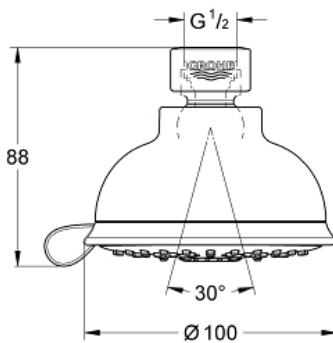

TEMPESTA RUSTIC 100 Shower Head 4 Sprays

MODEL # 26045001

Pure Freude
an Wasser

GROHE

Product Description: TEMPESTA RUSTIC 100 Shower Head 4 Sprays

Standard Specification:

- 4 Sprays: GROHE Rain O², Rain, Massage and Jet
- Rotating ball joint ± 15°
- 1/2" Connection thread
- GROHE EcoJoy 1.75 gpm (6.6 l/min) flow limiter
- GROHE DreamSpray perfect spray pattern
- GROHE StarLight chrome finish
- SpeedClean anti-lime system
- Inner WaterGuide for a longer life
- Max Flow Rate: 1.75 gpm (6.6 L/min)
- Min. recommended pressure: 15 psi (1.0 bar)

Applicable Codes & Standards:

- Energy Policy Act of 1992
- ASME A112.18.1/CSA B125.1
- US Federal and State material regulations
- EPA WaterSense®

Color:

- 26045001 StarLight Chrome

TEMPESTA RUSTIC 100 Shower Head 4 Sprays

MODEL # 27610001

Pure Freude
an Wasser

GROHE

Product Description:
TEMPESTA RUSTIC 100
Shower Head 4 Sprays

Standard Specification:

- 4 Sprays: GROHE Rain O², Rain, Massage and Jet
- Rotating ball joint $\pm 15^\circ$
- 1/2" Connection thread
- 2.5 gpm (9.5 l/min) flow limiter
- **GROHE DreamSpray** perfect spray pattern
- **GROHE StarLight** chrome finish
- **SpeedClean** anti-lime system
- Inner WaterGuide for a longer life
- Min. recommended pressure: 15 psi (1.0 bar)