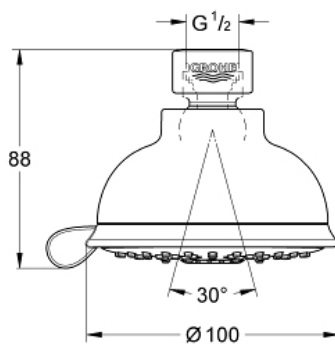

TEMPESTA RUSTIC 100 Shower Head 4 Sprays

MODEL # 26045001

Pure Freude
an Wasser

GROHE

Product Description: TEMPESTA RUSTIC 100 Shower Head 4 Sprays

Standard Specification:

- 4 Sprays: GROHE Rain O², Rain, Massage and Jet
- Rotating ball joint ± 15°
- 1/2" Connection thread
- GROHE EcoJoy 1.75 gpm (6.6 l/min) flow limiter
- GROHE DreamSpray perfect spray pattern
- GROHE StarLight chrome finish
- SpeedClean anti-lime system
- Inner WaterGuide for a longer life
- Max Flow Rate: 1.75 gpm (6.6 L/min)
- Min. recommended pressure: 15 psi (1.0 bar)

Applicable Codes & Standards:

- Energy Policy Act of 1992
- ASME A112.18.1/CSA B125.1
- US Federal and State material regulations
- EPA WaterSense®

Color:

- 26045001 StarLight Chrome

TEMPESTA RUSTIC 100 Shower Head 4 Sprays

MODEL # 27610001

Pure Freude
an Wasser

GROHE

Product Description:
TEMPESTA RUSTIC 100
Shower Head 4 Sprays

Standard Specification:

- 4 Sprays: GROHE Rain O², Rain, Massage and Jet
- Rotating ball joint $\pm 15^\circ$
- 1/2" Connection thread
- 2.5 gpm (9.5 l/min) flow limiter
- **GROHE DreamSpray** perfect spray pattern
- **GROHE StarLight** chrome finish
- **SpeedClean** anti-lime system
- Inner WaterGuide for a longer life
- Min. recommended pressure: 15 psi (1.0 bar)