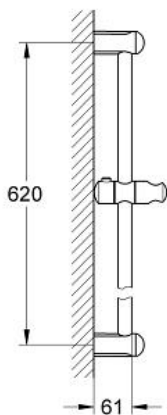

# 36" Shower Bar

MODEL # 27524000

Pure Freude  
an Wasser

**GROHE**

### 36" Shower Bar

#### Color:

- 27524000 StarLight Chrome

TEMPESTA  
24" Shower Bar  
MODEL # 27523000

Pure Freude  
an Wasser

GROHE

**Product Description:**  
TEMPESTA  
24" Shower Bar

**Standard Specification:**

- With wall brackets, glider and swivel hand shower holder
- GROHE StarLight chrome finish