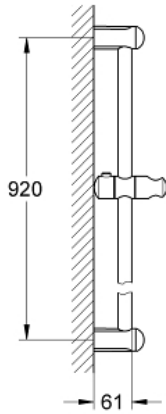

# 36" Shower Bar

MODEL # 27524000

Pure Freude  
an Wasser

**GROHE**

### 36" Shower Bar