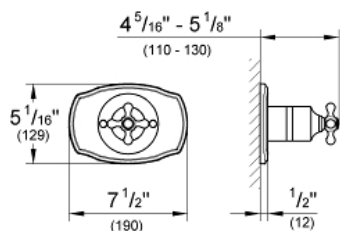

TEMPESTA RUSTIC 100 Shower Head 4 Sprays

MODEL # 26045001

Pure Freude
an Wasser

GROHE

Product Description: TEMPESTA RUSTIC 100 Shower Head 4 Sprays

Standard Specification:

- 4 Sprays: GROHE Rain O², Rain, Massage and Jet
- Rotating ball joint ± 15°
- 1/2" Connection thread
- GROHE EcoJoy 1.75 gpm (6.6 l/min) flow limiter
- GROHE DreamSpray perfect spray pattern
- GROHE StarLight chrome finish
- SpeedClean anti-lime system
- Inner WaterGuide for a longer life
- Max Flow Rate: 1.75 gpm (6.6 L/min)
- Min. recommended pressure: 15 psi (1.0 bar)

Applicable Codes & Standards:

- Energy Policy Act of 1992
- ASME A112.18.1/CSA B125.1
- US Federal and State material regulations
- EPA WaterSense®

Color:

- 26045001 StarLight Chrome

SEABURY
Pressure Balance Valve Trim
MODEL # 19707000

Pure Freude
an Wasser

GROHE

Product Description:
SEABURY
Pressure Balance Valve Trim

Standard Specification:

- For color matching handle/lift rod caps to replace the standard white caps, see item (45 952)
- **GROHE StarLight** chrome finish
- For use with Grohsafe Rough-In Valve (35 015)

Standard Specification:

- Escutcheon
- 1/2" Connection thread
- GROHE StarLight chrome finish

Applicable Codes & Standards:

- Energy Policy Act of 1992
- ASME A112.18.1/CSA B125.1

Color:

- 27011000 StarLight Chrome