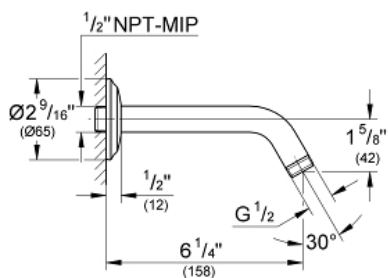

TEMPESTA RUSTIC 100 Shower Head 4 Sprays

MODEL # 26045001

Pure Freude
an Wasser

GROHE

Product Description: TEMPESTA RUSTIC 100 Shower Head 4 Sprays

Standard Specification:

- 4 Sprays: GROHE Rain O², Rain, Massage and Jet
- Rotating ball joint ± 15°
- 1/2" Connection thread
- GROHE EcoJoy 1.75 gpm (6.6 l/min) flow limiter
- GROHE DreamSpray perfect spray pattern
- GROHE StarLight chrome finish
- SpeedClean anti-lime system
- Inner WaterGuide for a longer life
- Max Flow Rate: 1.75 gpm (6.6 L/min)
- Min. recommended pressure: 15 psi (1.0 bar)

Pure Freude
an Wasser

GROHE

Product Description:
SEABURY
Pressure Balance Valve Trim

Standard Specification:

- For color matching handle/lift rod caps to replace the standard white caps, see item (45 952)
- **GROHE StarLight** chrome finish
- For use with Grohsafe Rough-In Valve (35 015)

Applicable Codes & Standards:

- Energy Policy Act of 1992
- ASME A112.18.1/CSA B125.1

Color:

- 19707000 StarLight Chrome

SEABURY
Shower Arm
MODEL # 27011000

Pure Freude
an Wasser

GROHE

Product Description:
SEABURY
Shower Arm

Standard Specification:

- Escutcheon
- 1/2" Connection thread
- GROHE StarLight chrome finish

Applicable Codes & Standards:

- Energy Policy Act of 1992
- ASME A112.18.1/CSA B125.1

Color:

- 27011000 StarLight Chrome