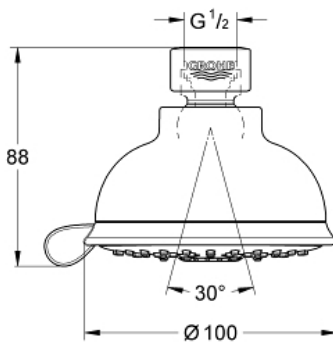

TEMPESTA RUSTIC 100 Shower Head 4 Sprays

MODEL # 26045001

Pure Freude
an Wasser

GROHE

Product Description: TEMPESTA RUSTIC 100 Shower Head 4 Sprays

Standard Specification:

- 4 Sprays: GROHE Rain O², Rain, Massage and Jet
- Rotating ball joint ± 15°
- 1/2" Connection thread
- GROHE EcoJoy 1.75 gpm (6.6 l/min) flow limiter
- GROHE DreamSpray perfect spray pattern
- GROHE StarLight chrome finish
- SpeedClean anti-lime system
- Inner WaterGuide for a longer life
- Max Flow Rate: 1.75 gpm (6.6 L/min)
- Min. recommended pressure: 15 psi (1.0 bar)

Applicable Codes & Standards:

- Energy Policy Act of 1992
- ASME A112.18.1/CSA B125.1
- US Federal and State material regulations
- EPA WaterSense®

Color:

- 26045001 StarLight Chrome

SEABURY
Pressure Balance Valve Trim
MODEL # 19707000

Pure Freude
an Wasser

GROHE

Product Description:
SEABURY
Pressure Balance Valve Trim

Standard Specification:

- For color matching handle/lift rod caps to replace the standard white caps, see item (45 952)
- **GROHE StarLight** chrome finish
- For use with Grohsafe Rough-In Valve (35 015)

Standard Specification:

- Escutcheon
- 1/2" Connection thread
- GROHE StarLight chrome finish

Applicable Codes & Standards:

- Energy Policy Act of 1992
- ASME A112.18.1/CSA B125.1

Color:

- 27011000 StarLight Chrome