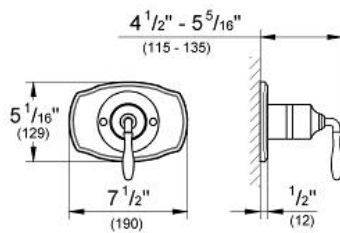

SEABURY
Pressure Balance Valve Trim
MODEL # 19708000

Pure Freude
an Wasser

GROHE

ADA

Product Description:
SEABURY
Pressure Balance Valve Trim

Standard Specification:

- GROHE StarLight chrome finish
- For use with Grohsafe Rough-In Valve (35 015)

Applicable Codes & Standards:

- Energy Policy Act of 1992
- ASME A112.18.1/CSA B125.1
- ICC/ANSI A117.1

Color:
 19708000 StarLight Chrome

RAINSHOWER RUSTIC 210

Shower Head 1 Spray

MODEL # 26474000

Pure Freude
an Wasser

GROHE

Product Description:
RAINSHOWER RUSTIC 210
Shower Head 1 Spray

Standard Specification:

- Spray pattern: Rain
- Normal (wide) spray **starting at 7 psi** flow pressure
- Diameter 8 1/4"
- 120 spray nozzles
- Brass
- 20° swivel ball joint ($\pm 20^\circ$)
- 1/2" Connection thread
- **GROHE EcoJoy** 1.75 gpm (6.6 l/min) flow limiter
- **GROHE StarLight** chrome finish
- **SpeedClean** anti-lime system

MODEL # 27988000

Pure Freude
an Wasser

Product Description:
RAINSHOWER GRANDERA
11 1/4" Shower Arm

Standard Specification:

- Metal
- 1/2" NPT connection thread(s)
- Grandera escutcheon
- **GROHE StarLight** chrome finish
- Suitable for all Grandera shower heads