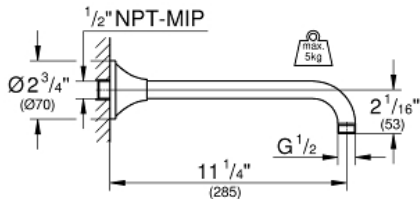

GROHE

Product Description:
RAINSHOWER RUSTIC 210
Shower Head 1 Spray

Standard Specification:

- Spray pattern: Rain
- Normal (wide) spray **starting at 7 psi** flow pressure
- Diameter 8 1/4"
- 120 spray nozzles
- Brass
- 20° swivel ball joint ($\pm 20^\circ$)
- 1/2" Connection thread
- **GROHE EcoJoy** 1.75 gpm (6.6 l/min) flow limiter
- **GROHE StarLight** chrome finish
- **SpeedClean** anti-lime system

MODEL # 27988000

Pure Freude
an Wasser

Product Description:
RAINSHOWER GRANDERA
11 1/4" Shower Arm

Standard Specification:

- Metal
- 1/2" NPT connection thread(s)
- Grandera escutcheon
- **GROHE StarLight** chrome finish
- Suitable for all Grandera shower heads