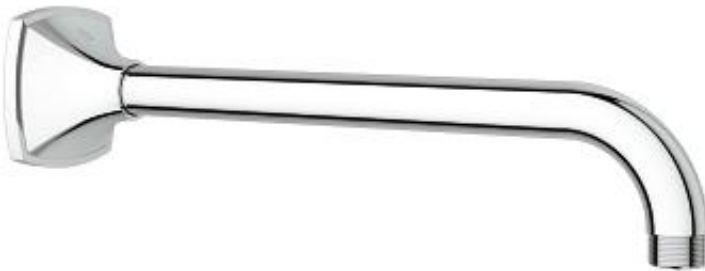

SEABURY
Pressure Balance Valve Trim
MODEL # 19708000

Pure Freude
an Wasser

GROHE

ADA

Product Description:
SEABURY
Pressure Balance Valve Trim

Standard Specification:

- GROHE StarLight chrome finish
- For use with Grohsafe Rough-In Valve (35 015)

Applicable Codes & Standards:

- Energy Policy Act of 1992
- ASME A112.18.1/CSA B125.1
- ICC/ANSI A117.1

Color:
 19708000 StarLight Chrome

RAINSHOWER RUSTIC 210

Shower Head 1 Spray

MODEL # 26474000

Pure Freude
an Wasser

GROHE

Product Description:
RAINSHOWER RUSTIC 210
Shower Head 1 Spray

Standard Specification:

- Spray pattern: Rain
- Normal (wide) spray **starting at 7 psi** flow pressure
- Diameter 8 1/4"
- 120 spray nozzles
- Brass
- 20° swivel ball joint ($\pm 20^\circ$)
- 1/2" Connection thread
- **GROHE EcoJoy** 1.75 gpm (6.6 l/min) flow limiter
- **GROHE StarLight** chrome finish
- **SpeedClean** anti-lime system

MODEL # 27988000

Pure Freude
an Wasser

Product Description:
RAINSHOWER GRANDERA
11 1/4" Shower Arm

Standard Specification:

- Metal
- 1/2" NPT connection thread(s)
- Grandera escutcheon
- **GROHE StarLight** chrome finish
- Suitable for all Grandera shower heads