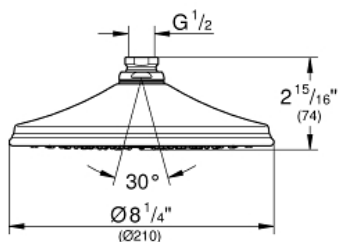

GROHE

Product Description:
RAINSHOWER RUSTIC 210
Shower Head 1 Spray

Standard Specification:

- Spray pattern: Rain
- Normal (wide) spray **starting at 7 psi** flow pressure
- Diameter 8 1/4"
- 120 spray nozzles
- Brass
- 20° swivel ball joint ($\pm 20^\circ$)
- 1/2" Connection thread
- **GROHE EcoJoy** 1.75 gpm (6.6 l/min) flow limiter
- **GROHE StarLight** chrome finish
- **SpeedClean** anti-lime system

MODEL # 27988000

Pure Freude
an Wasser

Product Description:
RAINSHOWER GRANDERA
11 1/4" Shower Arm

Standard Specification:

- Metal
- 1/2" NPT connection thread(s)
- Grandera escutcheon
- **GROHE StarLight** chrome finish
- Suitable for all Grandera shower heads