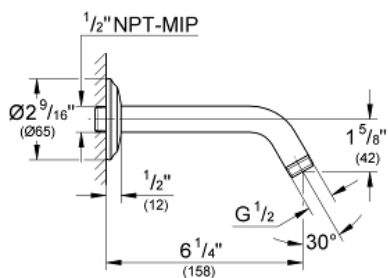

TEMPESTA RUSTIC 100 Shower Head 4 Sprays

MODEL # 26045001

Pure Freude
an Wasser

GROHE

Product Description: TEMPESTA RUSTIC 100 Shower Head 4 Sprays

Standard Specification:

- 4 Sprays: GROHE Rain O², Rain, Massage and Jet
- Rotating ball joint ± 15°
- 1/2" Connection thread
- GROHE EcoJoy 1.75 gpm (6.6 l/min) flow limiter
- GROHE DreamSpray perfect spray pattern
- GROHE StarLight chrome finish
- SpeedClean anti-lime system
- Inner WaterGuide for a longer life
- Max Flow Rate: 1.75 gpm (6.6 L/min)
- Min. recommended pressure: 15 psi (1.0 bar)

Pure Freude
an Wasser

GROHE

Product Description:
SEABURY
Tub Spout with Diverter

Standard Specification:

- Wall mount
- 3/4" connection thread
- For matching handle caps to replace the standard white caps see item (45 953)
- **GROHE StarLight** chrome finish

Product Description:
SEABURY
Pressure Balance Valve Trim

Standard Specification:

- GROHE StarLight chrome finish
- For use with Grohsafe Rough-In Valve (35 015)

Applicable Codes & Standards:

- Energy Policy Act of 1992
- ASME A112.18.1/CSA B125.1
- ICC/ANSI A117.1

Color:
 19708000 StarLight Chrome

SEABURY
Shower Arm
MODEL # 27011000

Pure Freude
an Wasser

GROHE

Product Description:
SEABURY
Shower Arm

Standard Specification:

- Escutcheon
- 1/2" Connection thread
- GROHE StarLight chrome finish