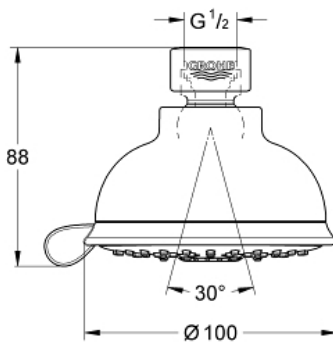

TEMPESTA RUSTIC 100 Shower Head 4 Sprays

MODEL # 26045001

Pure Freude
an Wasser

GROHE

Product Description: TEMPESTA RUSTIC 100 Shower Head 4 Sprays

Standard Specification:

- 4 Sprays: GROHE Rain O², Rain, Massage and Jet
- Rotating ball joint ± 15°
- 1/2" Connection thread
- GROHE EcoJoy 1.75 gpm (6.6 l/min) flow limiter
- GROHE DreamSpray perfect spray pattern
- GROHE StarLight chrome finish
- SpeedClean anti-lime system
- Inner WaterGuide for a longer life
- Max Flow Rate: 1.75 gpm (6.6 L/min)
- Min. recommended pressure: 15 psi (1.0 bar)

Pure Freude
an Wasser

GROHE

Product Description:
SEABURY
Tub Spout with Diverter

Standard Specification:

- Wall mount
- 3/4" connection thread
- For matching handle caps to replace the standard white caps see item (45 953)
- **GROHE StarLight** chrome finish

Product Description:
SEABURY
Pressure Balance Valve Trim

Standard Specification:

- GROHE StarLight chrome finish
- For use with Grohsafe Rough-In Valve (35 015)

Applicable Codes & Standards:

- Energy Policy Act of 1992
- ASME A112.18.1/CSA B125.1
- ICC/ANSI A117.1

Color:
 19708000 StarLight Chrome

SEABURY
Shower Arm
MODEL # 27011000

Pure Freude
an Wasser

GROHE

Product Description:
SEABURY
Shower Arm

Standard Specification:

- Escutcheon
- 1/2" Connection thread
- GROHE StarLight chrome finish