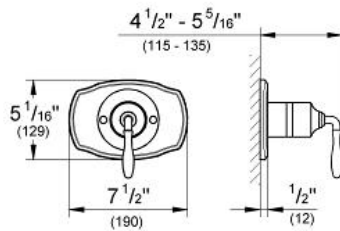

SEABURY
Pressure Balance Valve Trim
MODEL # 19708000

Pure Freude
an Wasser

GROHE

ADA

Product Description:
SEABURY
Pressure Balance Valve Trim

Standard Specification:

- GROHE StarLight chrome finish
- For use with Grohsafe Rough-In Valve (35 015)

Applicable Codes & Standards:

- Energy Policy Act of 1992
- ASME A112.18.1/CSA B125.1
- ICC/ANSI A117.1

Color:
☐ 19708000 StarLight Chrome