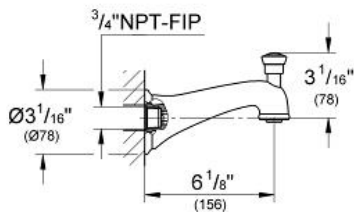

TEMPESTA RUSTIC 100 Shower Head 4 Sprays

MODEL # 26045001

Pure Freude
an Wasser

GROHE

Product Description: TEMPESTA RUSTIC 100 Shower Head 4 Sprays

Standard Specification:

- 4 Sprays: GROHE Rain O², Rain, Massage and Jet
- Rotating ball joint ± 15°
- 1/2" Connection thread
- GROHE EcoJoy 1.75 gpm (6.6 l/min) flow limiter
- GROHE DreamSpray perfect spray pattern
- GROHE StarLight chrome finish
- SpeedClean anti-lime system
- Inner WaterGuide for a longer life
- Max Flow Rate: 1.75 gpm (6.6 L/min)
- Min. recommended pressure: 15 psi (1.0 bar)

Pure Freude
an Wasser

GROHE

Product Description:
SEABURY
Tub Spout with Diverter

Standard Specification:

- Wall mount
- 3/4" connection thread
- For matching handle caps to replace the standard white caps see item (45 953)
- **GROHE StarLight** chrome finish

Product Description:
SEABURY
Pressure Balance Valve Trim

Standard Specification:

- GROHE StarLight chrome finish
- For use with Grohsafe Rough-In Valve (35 015)

Applicable Codes & Standards:

- Energy Policy Act of 1992
- ASME A112.18.1/CSA B125.1
- ICC/ANSI A117.1

Color:
 19708000 StarLight Chrome

SEABURY
Shower Arm
MODEL # 27011000

Pure Freude
an Wasser

GROHE

Product Description:
SEABURY
Shower Arm

Standard Specification:

- Escutcheon
- 1/2" Connection thread
- GROHE StarLight chrome finish