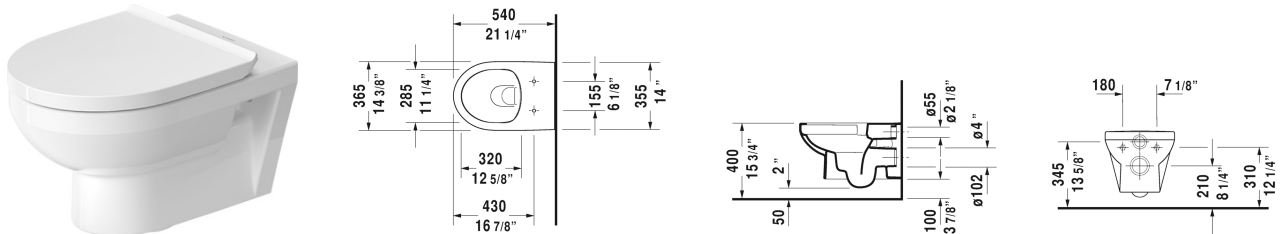

**Duravit No.1 Toilet wall-mounted Duravit Rimless® ♿ # 256209..92 / 256209..92**

< 14 3/8" Inch >

Toilet wall-mounted Duravit Rimless®	Dimension	Weight	Order number
rimless, washdown model, cUPC® listed*, WaterSense® listed			
<b>Colors</b>			
00 White 20 HygieneGlaze (an antibacterial ceramic glaze that provides almost indefinite effectiveness)			
<b>Variant</b>			
♣ 1.6/0.8 gpf	14 3/8" x 21 1/4" Inch	50.7 lb	256209..92
♣ 1.6/0.8 gpf	14 3/8" x 21 1/4" Inch	50.7 lb	256209..92
<b>Infobox</b>			
* Complies with following standards: ASME A112.19.2/CSA B45.1 and ASME A112.19.14, Wall-mounted toilet is ADA compliant, when installed with a seat height of 17" - 19" from the finished floor, In-wall tank & carrier and actuator plate required for installation, Optionally available with a standard seat and cover			
Noise reduction gasket			Schallschutz-Set 005090
Actuator plate A1, for toilet, plastic mechanical actuation, for surface mounted installation, dual flush, mounting frame, mounting hardware included, push rods, front plate plastic	8 1/2" x 5 3/4" Inch	0.7 lb	WD5008
Toilet in-wall tank & carrier, Standard WaterSense® listed, For 2"x4" and 2"x6" wall installation, for toilets with a projection of <= 24 5/8", adjustable feet 0" - 9 1/2", SensoWash ready, mechanical front flush actuation, includes in-wall tank, marking of filling height, dual flush, insulated against condensation, Scope of delivery, HDPE wall-mounted toilet connection bend DN 90/90, PE wall-mounted toilet connection set DN 90, wall-mounted mounting rods M12, mounting hardware included, 2 bolt caps, cUPC® listed*, Load capacity = 880 lbs	23 1/4" x 45 1/4" Inch	35.3 lb	WD1022
<b>Suitable products</b>			
Toilet seat and cover hinges stainless steel, with slow close,			002079
Toilet seat and cover hinges stainless steel, without slow close,			002071